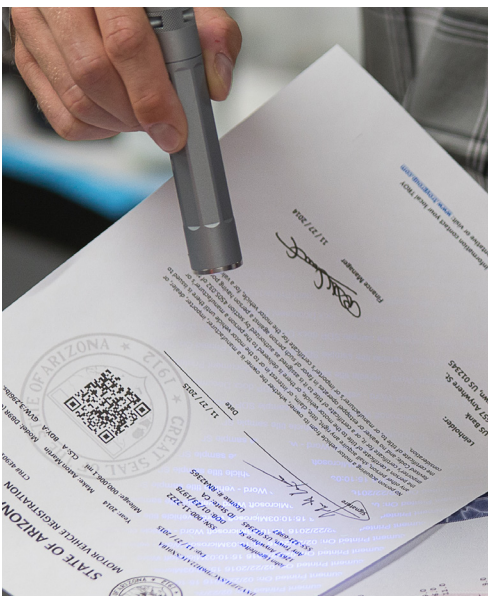

TROY OfficeJet 8210 SecureUV Printer

HP Authorized • TROY Enhanced

The TROY OfficeJet 8210 SecureUV Printer is a product that will enhance each user's ability to add security to every document that they print. Utilizing TROY's ultraviolet (UV) print technology, organizations can add a personalized layer of document authentication and fraud deterrence when printing with the OfficeJet 8210.

Features

TROY Standard UV Ink

TROY Standard UV Ink adds a hidden UV agent to your black graphics or images. Standard UV ink is part of the black (K) cartridge. Everywhere that the black text or graphics are printed this invisible feature appears. The ultraviolet features are only detectable with a UV verification light, adding a protective layer of security to your documents.

TROY SecureUV Ink

TROY SecureUV Ink provides an invisible layer of security to each of your documents. SecureUV ink is printed as either a designated text or graphic, but can only be detected with a UV verification light. This ink prints simultaneously with your black, cyan, and magenta ink cartridges allowing for a single pass through print.

Benefits

Add Layered Security

Utilize Standard UV and SecureUV ink technology to add personalized, covert security features to any of your high value documents.

Low Operating Cost

Print your documents at lower cost per page than most laser printers, reducing long term consumable cost.