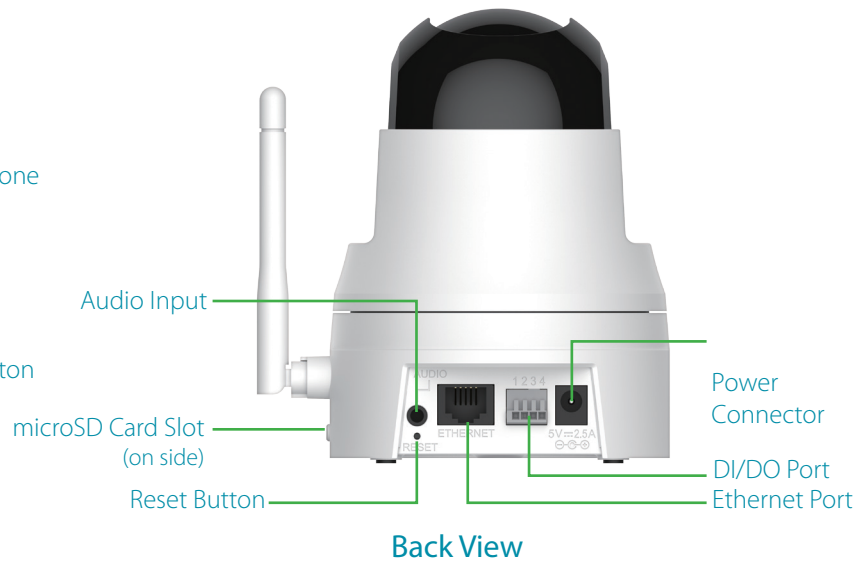

Technical Specifications

Camera

Hardware Profile	• 1/4" Megapixel progressive CMOS sensor • 26 feet IR illumination distance • 0 lux with IR LEDs on • Built-in Infrared-Cut Removable (ICR) Filter module • 10x digital zoom • Focal length: 4.57 mm • Aperture: F1.9	• Angle of view: • (H) 98° • (V) 52° • (D) 115° • Built-in microphone and speaker • Exposure time: 1/7.5-1/10,000 sec.
Image Features	• Adjustable image size, quality, frame rate and bit rate • Configurable shutter speed, brightness, saturation, contrast, mirror and flip • Time stamp and text overlays	• Configurable motion detection windows • Configurable sound level detection • Three configurable privacy mask zones
Video Compression	• Simultaneous H.264/MJPEG format compression • H.264 multicast streaming	• JPEG for still images
Video Resolution	• 1280 x 720 at up to 30 fps	• 640 x 352 at up to 30 fps
Audio	• G.711	• AAC
External Device Interface	• Power Connector • Single Audio Input/Output Port • DI/DO Port • 10/100Base-TX Ethernet Port • microSD/SDHC Slot²	• Power L-LED • WPS LED • WPS Button • Reset Button

Pan & Tilt

Range	• Pan: -170° to +170° (total 340°) • Tilt: -20° to + 90° (total 120°)

Network

Network Protocols	• IPv4, ARP, TCP, UDP, ICMP • DHCP Client • NTP Client (D-Link) • DNS Client • DDNS Client (D-Link) • SMTP Client	• FTP Client • HTTP Server • PPPoE • RTP, RTSP, RTCP • 3GPP