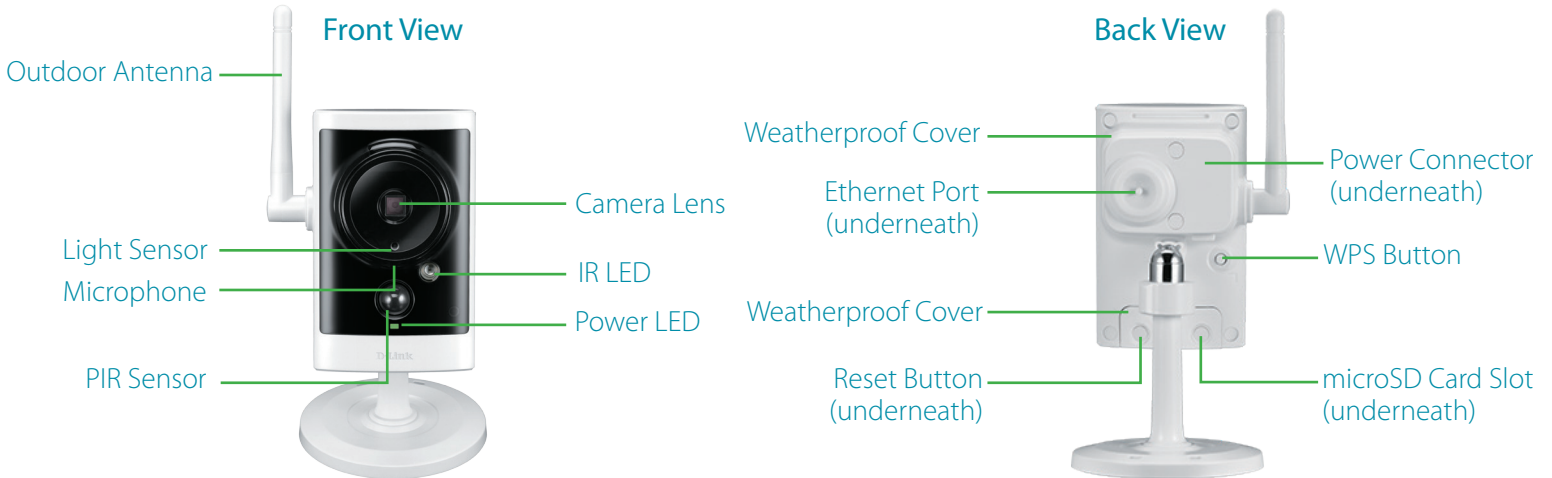

Technical Specifications

Camera

Hardware Profile	• 1/4" megapixel progressive CMOS sensor • 15 feet IR illumination distance • Minimum illumination: 0 lux with IR LEDs on • Built-in Infrared-Cut Removable (ICR) Filter module • Built-in PIR sensor (15 feet) • 10x digital zoom • Focal length: 3.45 mm	• Aperture: F2.0 • Angle of view: • (H) 57.8° • (V) 37.8° • (D) 66° • Built-in microphone
Camera Housing	• IP65 compliant weatherproof housing	
Image Features	• Adjustable image size, quality, frame rate and bit rate • Adjustable brightness, saturation, contrast, sharpness and hue	• Configurable motion detection windows • Time stamp and text overlays • Configurable privacy mask zones
Video Compression	• Simultaneous H.264/MJPEG format compression • JPEG for still images	• H.264/MPEG-4 multicast streaming
Video Resolution	• 1280 x 800 at up to 30 fps • 800 x 448 at up to 30 fps	• 640 x 360 at up to 30 fps • 480 x 272 at up to 30 fps
Audio	• AAC	• G.711
External Device Interface	• Power LED • WPS Button • Reset Button	• 10/100 BASE-TX Ethernet Port • microSD/SDHC Card Slot • Power Connector

Network

Network Protocols	• IPv6, IPV4, TCP/IP, UDP, ICMP • DHCP Client • NTP Client (D-Link) • DNS Client • DDNS Client (D-Link) • SMTP Client • FTP Client • HTTP / HTTPS • Samba Client	• PPPoE • RTP, RTSP, RTCP • UPnP Port Forwarding • IP Filtering • QoS • CoS • Multicast • IGMP • Onvif Compliant
Security	• Administrator and user group protection • Password authentication	• HTTP and RTSP digest encryption
Recording		
microSD Card Slot	• Supports microSD/SDHC	• Up to 32 GB