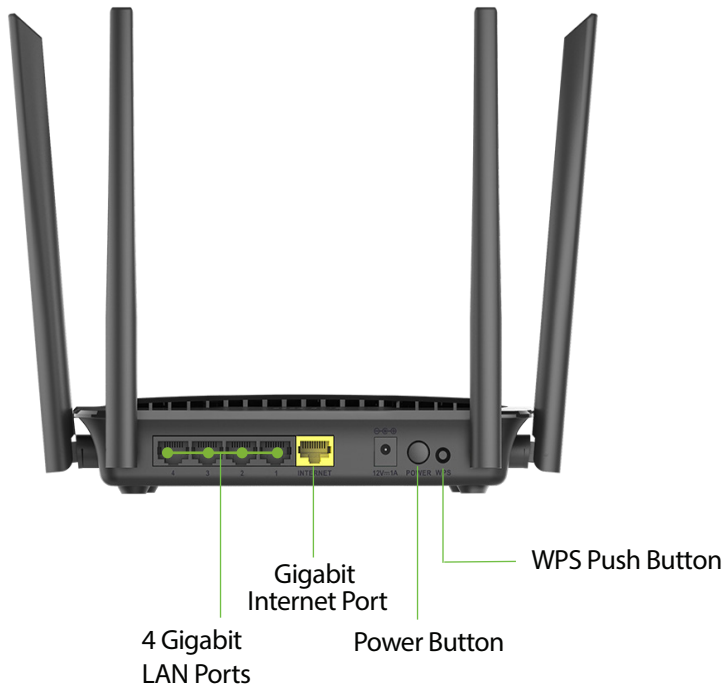

Technical Specifications

General

Device Interfaces	• 4 Gigabit LAN Ports • Gigabit WAN Port • Reset Button⁶	• WPS Push Button
Standards	2.4GHz • IEEE 802.11n, IEEE 802.11g, IEEE 802.11b 5GHz • IEEE 802.11ac, IEEE 802.11n, IEEE 802.11a	LAN/WAN • IEEE 802.3u • IEEE 802.3ab
Minimum System Requirements	• Windows® 8.1, Windows® 8, Windows® 7 , or Mac OS® X (v10.7)⁴ • Ethernet Network Interface • Internet Explorer® 11, Mozilla® Firefox® v28, Google Chrome v33, or Safari v7 • Cable, DSL or Fiber Optics	

Functionality

Advanced Features	• VPN Pass Through • Parental Control Support • Guest Zone Support • UPnP™ Support • Wi-Fi WMM Quality of Service • IPv6 • UPnP AV Media Server Support	
Wireless Security	• WPA & WPA2 (Wi-Fi Protected Access)	• Wi-Fi Protected Setup (WPS) PIN/PBC
Advanced Firewall Features	• SPI (Stateful Packet Inspection)	• NAT (Network Address Translation)