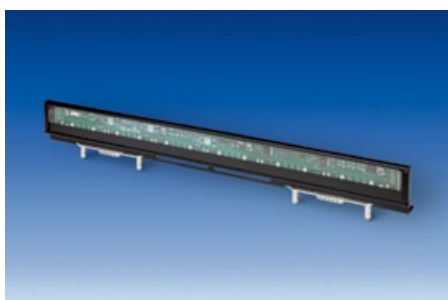

Under Step LED Light (white)
D963-15-001 (cockpit stairs)
D963-12-001 (fwd stairs)
D963-13-001 (aft stairs)