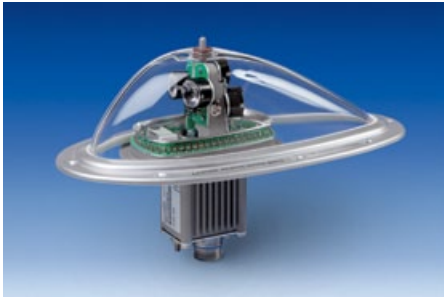

Lighting Equipment on the Airbus A380

Exterior Lights (coming soon)

LED Beacon Light, red
2LA455968-00