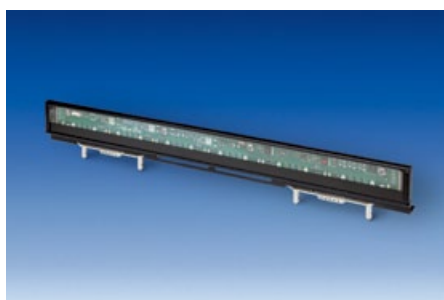

Under Step LED Light (full color)
D963-55-001 (cockpit stairs)
D963-52-001 (fwd stairs)
D963-53-001 (aft stairs)