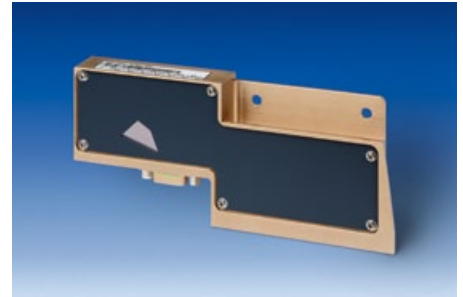

LED Console Light
 D947-31-001-003 (First Officer)
 Option for HUD-Configuraton:
 D947-51-001-003 (First Officer)

Lighting Equipment on the Airbus A380

LED Instrument Panel Light
D947-62-001-003 (left)

LED Instrument Panel Light
D947-52-001-001 (center)