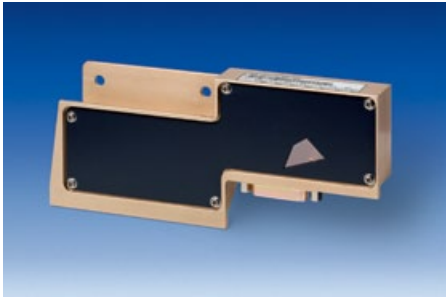

Lighting Equipment on the Airbus A380

LED Instrument Panel Light
D947-62-001-003 (left)