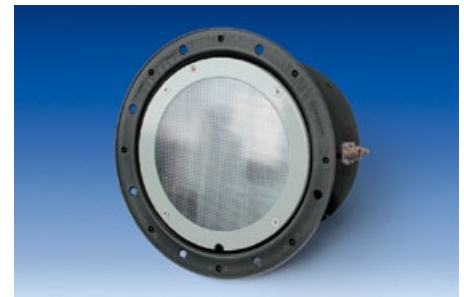

HID Cargo Light
1X2455912-00