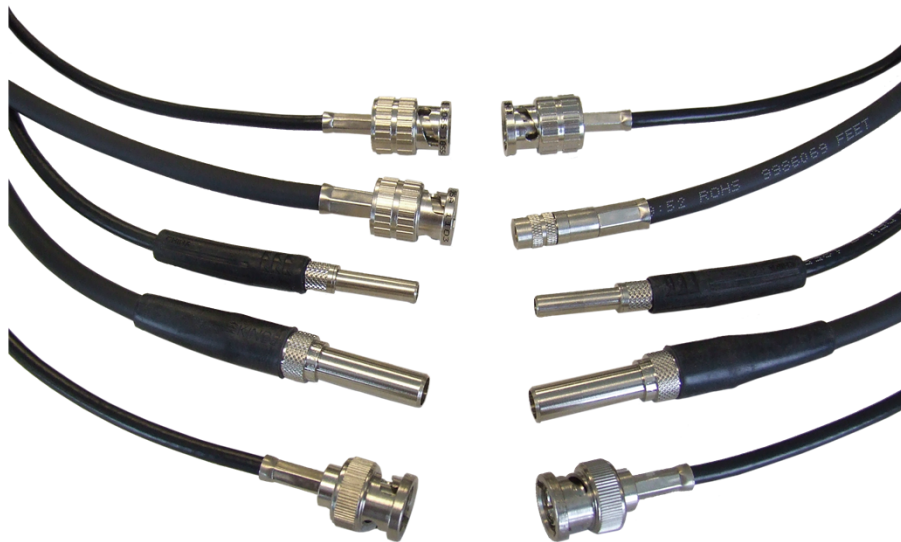

034L & 206L Series

75 Ohm DIN 1.0 / 2.3 and BNC Assemblies

Product Description

New 034L and 206L Series Cable Assemblies are manufactured with our KINGS® high performance DIN 1.0 / 2.3, Standard 2065 Series BNC, and Long Barrel 2065 Series BNC Plug Connectors.

All Cable Assemblies are 100% tested and are available using popular Belden 1855A, 1505A, and 1694A precision 75 Ohm video cable.

Assemblies are available in 10 standard lengths using black cable. Custom lengths and other cable color jackets are also available.

- 034L DIN Assemblies are manufactured with our 0345 Series DIN 1.0 / 2.3 Plug Connectors which feature precision machined components designed to provide long-term durability, reliability, and performance.

- 206L Standard BNC Assemblies are manufactured with our popular and industry-proven KINGS® 2065 Series BNC Plug Connectors.

- 206L Long Barrel BNC Assemblies are manufactured with our KINGS® Long Barrel 2065 Series BNC Plug Connectors which feature an extended length body which is easier to grip and also provides lower return loss.