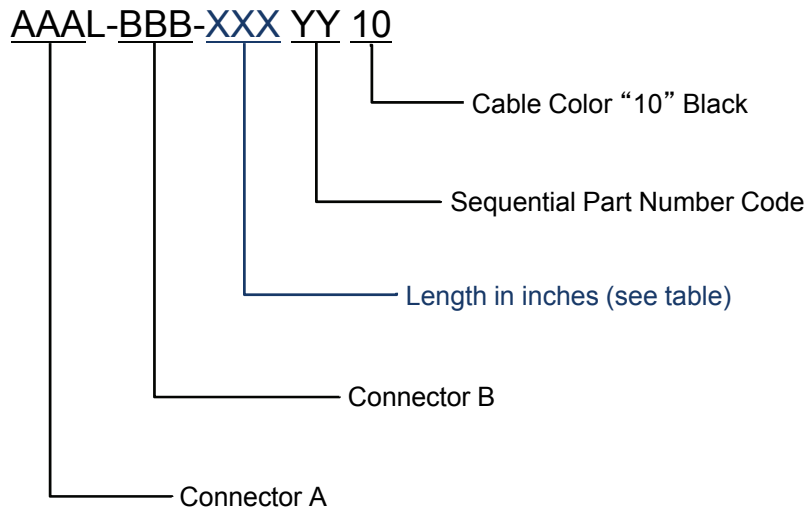

All Cable Assemblies are 100% tested and are available using popular Belden 1855A, 1505A, and 1694A precision 75 Ohm video cable.

Assemblies are available in 10 standard lengths using black cable. Custom lengths and other cable color jackets are also available.

- 034L DIN Assemblies are manufactured with our 0345 Series DIN 1.0 / 2.3 Plug Connectors which feature precision machined components designed to provide long-term durability, reliability, and performance.

- 206L Standard BNC Assemblies are manufactured with our popular and industry-proven KINGS® 2065 Series BNC Plug Connectors.

- 206L Long Barrel BNC Assemblies are manufactured with our KINGS® Long Barrel 2065 Series BNC Plug Connectors which feature an extended length body which is easier to grip and also provides lower return loss.

Part Number Configurator

XXX Length Table	
Code	Inches
012	12
018	18
024	24
036	36
048	48
060	60
072	72
084	84
096	96
120	120

Assembly Part Numbers

Part Number	Assembly Description – Connector A / B	Cable	Cable Color
034L-034-XXX0110	(A) DIN Plug – (B) DIN Plug	1855A	Black
034L-034-XXX0210	(A) DIN Plug – (B) DIN Plug	1505A	Black
034L-034-XXX0310	(A) DIN Plug – (B) DIN Plug	1694A	Black
206L-206-XXX0110	(A) BNC Plug – (B) BNC Plug	1855A	Black
206L-206-XXX0210	(A) BNC Plug – (B) BNC Plug	1505A	Black
206L-206-XXX0310	(A) BNC Plug – (B) BNC Plug	1694A	Black
034L-206-XXX0110	(A) DIN Plug – (B) BNC Plug	1855A	Black
034L-206-XXX0210	(A) DIN Plug – (B) BNC Plug	1505A	Black
034L-206-XXX0310	(A) DIN Plug – (B) BNC Plug	1694A	Black
206L-206-XXX0410	(A) BNC Long Barrel Plug – (B) BNC Long Barrel Plug	1855A	Black
206L-206-XXX0510	(A) BNC Long Barrel Plug – (B) BNC Long Barrel Plug	1505A	Black
206L-206-XXX0610	(A) BNC Long Barrel Plug – (B) BNC Long Barrel Plug	1694A	Black
034L-206-XXX0410	(A) DIN Plug – (B) Long Barrel Plug	1855A	Black
034L-206-XXX0510	(A) DIN Plug – (B) Long Barrel Plug	1505A	Black
034L-206-XXX0610	(A) DIN Plug – (B) Long Barrel Plug	1694A	Black