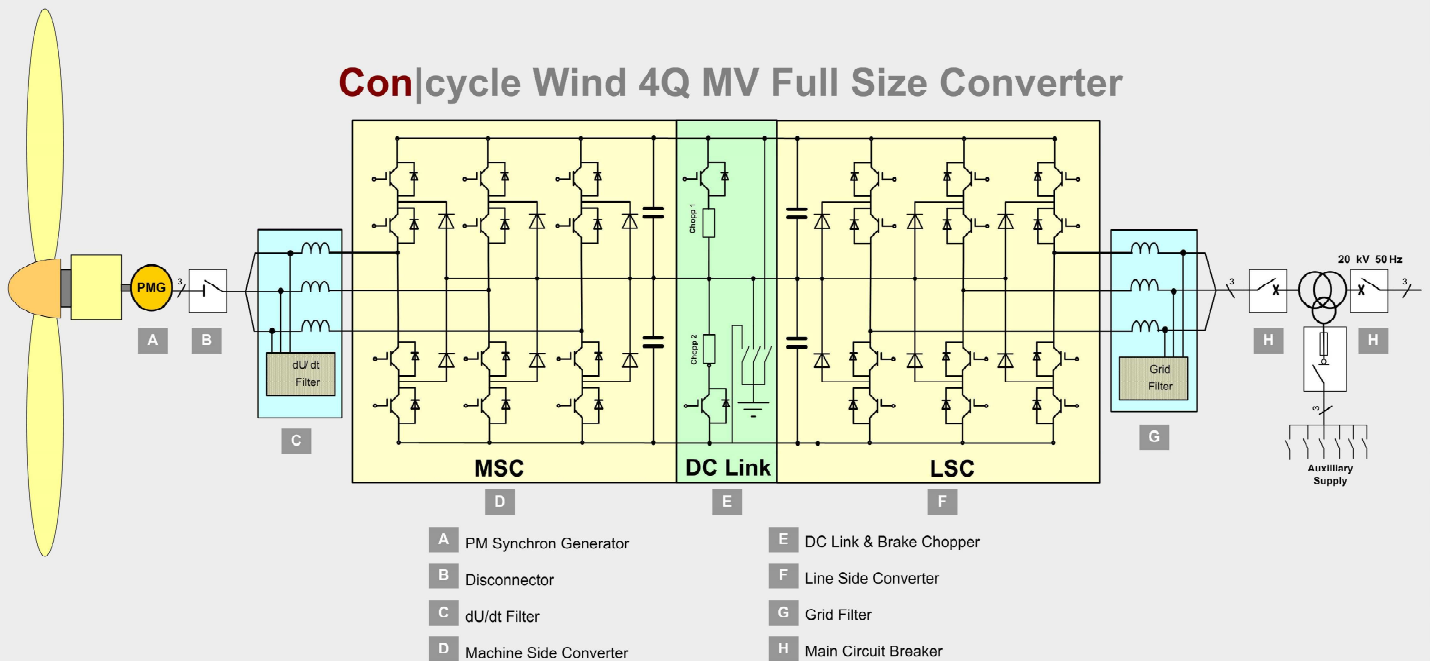

con|cycle® | EFFICIENCY, RELIABILITY EXPERIENCE, PERFORMANCE

Con|cycle Wind 4Q MV Full Size Converter

Inverter Typ

Voltage Source Converter 3 level
High Voltage IGBT (Integrated Bipolar Transistor)

Auxiliary Voltage

Common 400 – 480VAC, 3-phase, 50/60 Hz

UPS

UPS can be connected for control power

Efficiency of Converter

Typically 98,5 %

Ambient Temperature

-40°C – 50°C (higher with derating)

Enclosure Class

IP 54

Power and Voltage Range

4MVA – 10MVA
3,3kv – 4,16 kv

Woodward Kempen GmbH
Krefelderweg 47
47906 Kempen
Germany

Telephone: +49 2152 145-1
Fax: +49 2152 145-468
Email: concycle@woodward.com