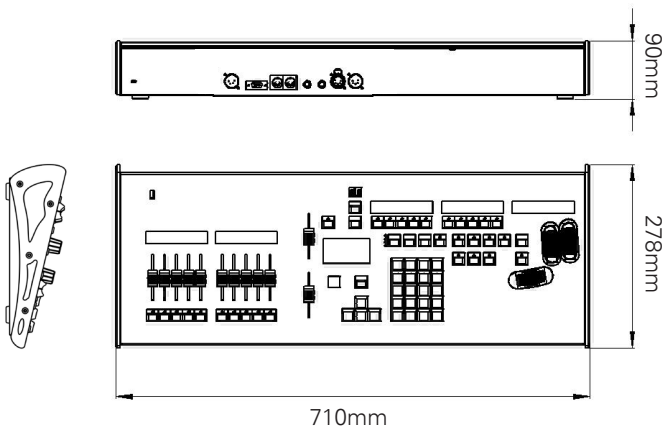

A built in monitor port enables simple and convenient operation with channel, fixture, cued stack and submaster data all viewable using the monitor. The desk can even be operated using the built in LCD displays without a monitor if needed. Playback is by a traditional theatre playback stack, or from the 10 submaster faders.

## Dimensions

**Weight:** 6.5Kg