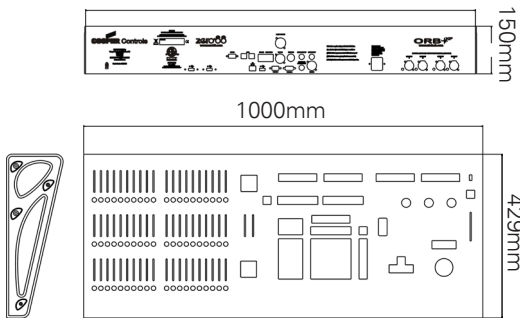

Dimensions

Weight: 17.0Kg

Specifications

- Control channels: 4096 (Patchable to any DMX address)
- Faders: 60 multipurpose (assignable as channels or submasters)
- Playbacks: 1 (across 2 Master Faders, mappable to any one of 1000 cue stacks)
- Submasters: 1200 (20 pages of 60)
- Cues: 1000 stacks x 1000 cues (Maximum 10,000 total cues)
- Control Wheels: 4 (3 Panel Mounted Encoders, 1 Control Wheel)
- Trackball: 38mm IP65 Panel Mounted Trackball
- Power supply: Internal switched mode power supply
- Mains inlet: via switched CEE22 connector
- Supply voltage range: 100-240V, 47-63Hz
- 4 x DMX512-A opto isolated outputs via 4 x XLR 5 sockets, over-voltage protected
- ZerOS operating software
- Ethernet support protocols (RJ45 port, 100 Base T): Art-Net & sACN
- RDM ready
- LightConverse, Capture & WYSIWYG visualisation support
- iOS, Android and Windows Mobile remote
- Tracking Backup functionality
- DMX Input: 1x DMX512-A
- Sound to Light input: Stereo ¼" Jack socket. 100mV – 10V
- Monitor Output: 2 x XGA via standard 15 pin D connector
- USB: 4 ports for connection of accessories or for storage
- Data Storage: USB memory stick (included)
- Desk lamp supply: 12V 5W. 1 x XLR 3 pin female. For compatible lamp
- Optional Rear mounted control inputs: SMPTE, MIDI in/thru, CAN (iCAN and ChilliNet), Remote (8-pin DIN) and Line in/out
- Dimensions: 1000mm W x 429mm D x 150mm H
- Weight: 17.0Kg
- Operating Temperature Range: +5 to +40°C