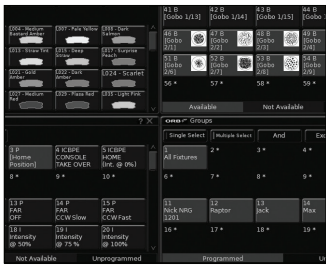

Ordering Information

- 00-865-02 ORB XF Lighting Control Console
- 00-867-00 ORB XF Flightcase
- 00-887-00 Phantom ZerOS Tracking Backup Unlock Dongle

Supplied Accessories

- Mains IEC Lead
- Operating Manual
- USB Memory Stick