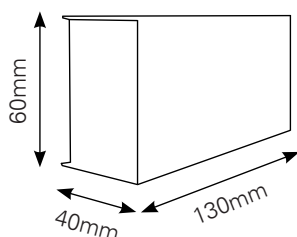

Dimensions