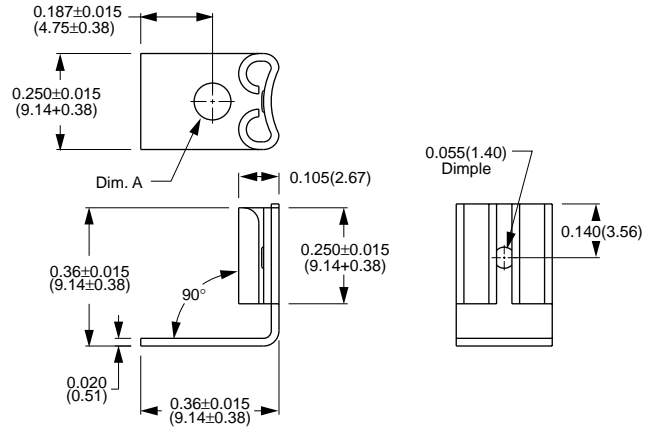

0.187" (4.75mm) Quick Disconnect Receptacles

Part Number	Material Type	Finish Code	Inventory Type	Dim. 'A'
919-096	Brass	0	Stock	0.096" (2.44mm)

Part Number	Material Type	Finish Code	Inventory Type	Dim. 'A'
1020-096	Brass	0	Special	0.096" (2.44mm)