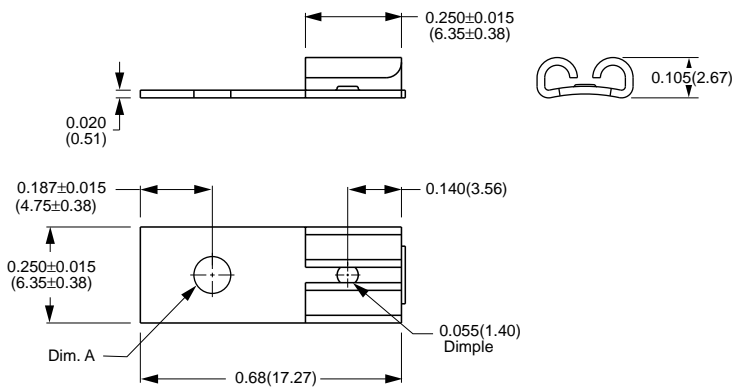

0.187" (4.75mm) Quick Disconnect Receptacles

Part Number	Material Type	Finish Code	Inventory Type	Dim. 'A'
919-096	Brass	0	Stock	0.096" (2.44mm)

Part Number	Material Type	Finish Code	Inventory Type	Dim. 'A'
1020-096	Brass	0	Special	0.096" (2.44mm)