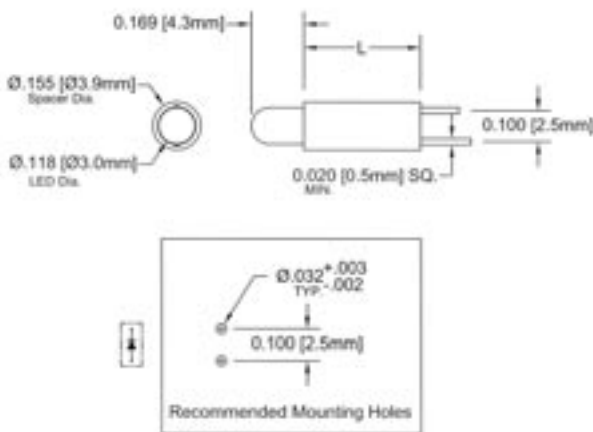

Examples:

ELM 2 Series

T-1 (3mm) Standard Profile

LED Assy. No.	Peak Wave Length	Emitted Color	Lens Appearance	Electro-Optical Data @20mA			Viewing Angle 2 θ 1/2 (deg)	LED P/N	
				If (mA) TYP	Vf (V) TYP	Iv (mcd) MAX			
ELM2XXX3BWD	430	BLUE	DIFFUSED	25	4.0	4.5	20.0	45	3BWD
ELM2XXX3GD	565	GREEN	DIFFUSED	30	2.2	2.6	30.0	45	3GD
ELM2XXX3YD	585	YELLOW	DIFFUSED	30	2.1	2.6	20.0	45	3YD
ELM2XXX3HD	635	HE RED	DIFFUSED	30	2.0	2.6	30.0	45	3HD
ELM2XXX3RD	655	RED	DIFFUSED	40	1.7	2.0	6.0	45	3RD
ELM2XXX3SRD	660	SUPER RED	DIFFUSED	20	1.7	2.6	90.0	45	3SRD
Low Current				Data @2mA					
ELM2XXX3GDL	565	GREEN	DIFFUSED	5	1.9	2.2	6.0	45	3GDL
ELM2XXX3YDL	585	YELLOW	DIFFUSED	5	1.9	2.2	4.0	45	3YDL
ELM2XXX3HDL	635	HE RED	DIFFUSED	5	1.8	2.2	6.0	45	3HDL
5 Volt				Data @10mA					
ELM2XXX3GD5V	565	GREEN	DIFFUSED	8	-	5.0	30.0	45	3GD5V
ELM2XXX3YD5V	585	YELLOW	DIFFUSED	8	-	5.0	20.0	45	3YD5V
ELM2XXX3HD5V	635	HE RED	DIFFUSED	8	-	5.0	30.0	45	3HD5V

ELM 5 Series

T-1 (3mm) Narrow Profile

LED Assy. No.	Peak Wave Length	Emitted Color	Lens Appearance	Electro-Optical Data @20mA			Viewing Angle 2 θ 1/2 (deg)	LED P/N	
				If (mA) TYP	Vf (V) TYP	Iv (mcd) MAX			
ELM5XXX3BWD	430	BLUE	DIFFUSED	25	4.0	4.5	20.0	45	3BWD
ELM5XXX3GD	565	GREEN	DIFFUSED	30	2.2	2.6	30.0	45	3GD
ELM5XXX3YD	585	YELLOW	DIFFUSED	30	2.1	2.6	20.0	45	3YD
ELM5XXX3HD	635	HE RED	DIFFUSED	30	2.0	2.6	30.0	45	3HD
ELM5XXX3RD	655	RED	DIFFUSED	40	1.7	2.0	6.0	45	3RD
ELM5XXX3SRD	660	SUPER RED	DIFFUSED	20	1.7	2.6	90.0	45	3SRD
Low Current				Data @2mA					
ELM5XXX3GDL	565	GREEN	DIFFUSED	5	1.9	2.2	6.0	45	3GDL
ELM5XXX3YDL	585	YELLOW	DIFFUSED	5	1.9	2.2	4.0	45	3YDL
ELM5XXX3HDL	635	HE RED	DIFFUSED	5	1.8	2.2	6.0	45	3HDL
5 Volt				Data @10mA					
ELM5XXX3GD5V	565	GREEN	DIFFUSED	8	-	5.0	30.0	45	3GD5V
ELM5XXX3YD5V	585	YELLOW	DIFFUSED	8	-	5.0	20.0	45	3YD5V
ELM5XXX3HD5V	635	HE RED	DIFFUSED	8	-	5.0	30.0	45	3HD5V