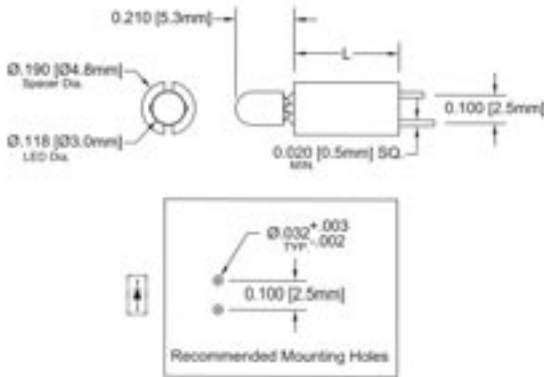

VERTICAL LED ASSEMBLIES

Extruded Vertical LED Assemblies

- Stock lengths .030" - .850" (1.0mm - 21.0mm)
- Available on tape and reel in .050" - .500" (2mm - 13mm) lengths 1,000 per reel
- Additional LED colors available

Examples:

ELM 2 Series

T-1 (3mm) Standard Profile

LED Assy. No.	Peak Wave Length	Emitted Color	Lens Appearance	Electro-Optical Data @20mA			Viewing Angle 2 θ 1/2 (deg)	LED P/N	
				If (mA) TYP	Vf (V) TYP	Iv (mcd) MAX			
ELM2XXX3BWD	430	BLUE	DIFFUSED	25	4.0	4.5	20.0	45	3BWD
ELM2XXX3GD	565	GREEN	DIFFUSED	30	2.2	2.6	30.0	45	3GD
ELM2XXX3YD	585	YELLOW	DIFFUSED	30	2.1	2.6	20.0	45	3YD
ELM2XXX3HD	635	HE RED	DIFFUSED	30	2.0	2.6	30.0	45	3HD
ELM2XXX3RD	655	RED	DIFFUSED	40	1.7	2.0	6.0	45	3RD
ELM2XXX3SRD	660	SUPER RED	DIFFUSED	20	1.7	2.6	90.0	45	3SRD
Low Current				Data @2mA					
ELM2XXX3GDL	565	GREEN	DIFFUSED	5	1.9	2.2	6.0	45	3GDL
ELM2XXX3YDL	585	YELLOW	DIFFUSED	5	1.9	2.2	4.0	45	3YDL
ELM2XXX3HDL	635	HE RED	DIFFUSED	5	1.8	2.2	6.0	45	3HDL
5 Volt				Data @10mA					
ELM2XXX3GD5V	565	GREEN	DIFFUSED	8	-	5.0	30.0	45	3GD5V
ELM2XXX3YD5V	585	YELLOW	DIFFUSED	8	-	5.0	20.0	45	3YD5V
ELM2XXX3HD5V	635	HE RED	DIFFUSED	8	-	5.0	30.0	45	3HD5V