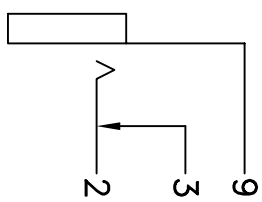

**SPECIFICATIONS:**  
 RATING: 12V DC @ 1A  
 WITHSTAND VOLTAGE:  
 500V AC FOR 1 MINUTE  
 INSERTION FORCE:  
 BEFORE TEST OR INITIAL: 0.5KG TO 3KG  
 AFTER LIFE TEST: 0.3KG TO 3KG  
 EXTRACTION FORCE:  
 BEFORE TEST OR INITIAL: 0.5KG TO 3KG  
 AFTER LIFE TEST: 0.3KG TO 3KG  
 INSULATION RESISTANCE:  
 100 MEGA-OHMS MIN. @ 500V DC  
 CONTACT RESISTANCE:  
 BEFORE TEST OR INITIAL: 30 MILLI-OHMS MAX  
 AFTER LIFE TEST: 60 MILLI-OHMS MAX AT BELOW  
 100mA AND @ 1KHZ  
 LIFE TEST:  
 5,000 CYCLES OF INSERTION AND EXTRACTION  
 @ 20 TO 30 CYCLES PER MINUTE UNDER NO LOAD

DRAWN BY: APPROVED BY: SCALE: 2X