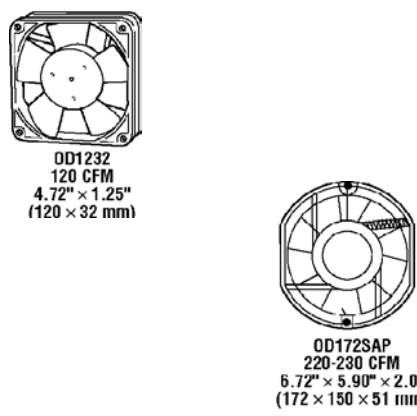

DC Cooling Fans

— NEW —

120 x 32 mm DC Cooling Fans

Stock No.	Mfr.'s Type	VDC	RPM	CFM	Noise (dB)	EACH	
						1-9	10-Up
592-2020	OD1232-12HB	12	3500	120	48	16.50	15.54
592-2030	OD1232-24HB	24	3500	120	48	15.00	14.12
592-2040	OD1232-48HB	48	3500	120	48	19.50	18.36

172 x 150 x 51 mm DC Cooling Fans

592-2050	OD172SAP-12HB	12	3100	220	50	55.00	51.78
592-2060	OD172SAP-24HB	24	3250	230	50	55.00	51.78
592-2070	OD172SAP-48HB	48	3250	230	50	59.50	56.02