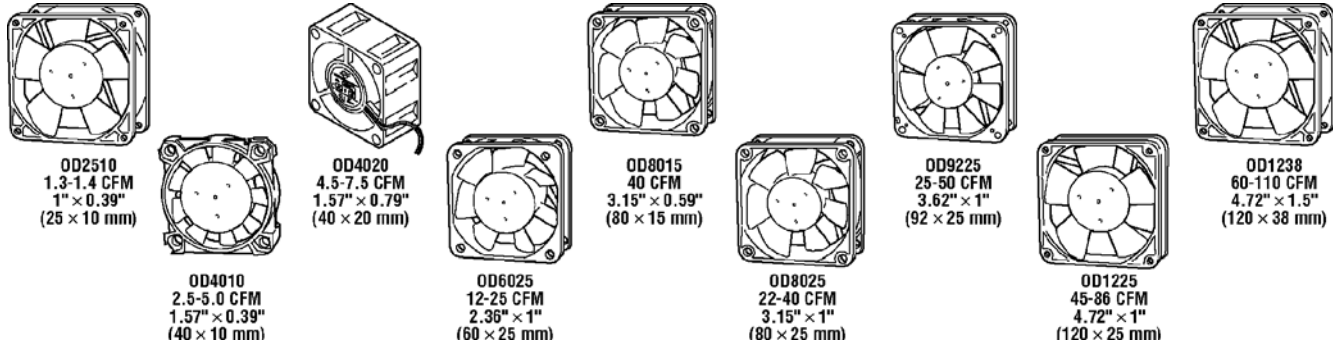

DC Cooling Fans

3

- 12" Wire Terminations
- Ball Bearing or Sleeve Bearing
- Brushless Motors Auto Restart

- Impedance and Polarity Protected
- Impeller and Frame Glassfiber Reinforced Thermoplastic UL94V-0
- UL, CSA, TÜV, and VDE Standards

Orion DC brushless fans are designed for maximum performance with a minimum of noise. Heavy duty motors are designed for extra long life. Ball bearing models have a 70,000 hour life expectancy.

All DC fans available in 5 volts as special order.

Stock No.	Mfr.'s Type	VDC	RPM	CFM	Noise (dB)	EACH	
						1-99	100-Up
592-0605	OD2510-05MB	5	9000	1.3	18.7	13.00	12.24
592-0606	OD2510-12MB	12	10000	1.4	21.3	14.00	13.18
592-0607	OD4010-05HB	5	7000	4.8	31.0	9.00	8.47
592-0608	OD4010-05MB	5	5000	3.8	27.0	9.00	8.47
592-0610	OD4010-12HB	12	8000	5.0	31.0	9.00	8.47
592-0620	OD4010-12MB	12	6000	3.8	27.0	9.00	8.47
592-0630	OD4010-24HB	24	8000	5.0	31.0	9.00	8.47
592-0640	OD4010-24MB	24	6000	3.8	27.0	9.00	8.47
592-0641	OD4020-05HB	5	6000	7.0	30.0	9.00	8.47
592-0642	OD4020-05MB	5	5000	5.3	24.0	9.00	8.47
592-0650	OD4020-12HB	12	7000	7.5	30.0	9.00	8.47
592-0660	OD4020-12MB	12	5500	5.3	24.0	9.00	8.47
592-0670	OD4020-24HB	24	7000	7.5	30.0	9.00	8.47
592-0680	OD4020-24MB	24	5500	5.3	24.0	9.00	8.47
592-1021	OD5210-12HB	12	3800	10.0	29.0	9.00	8.47
592-1022	OD6015-12HB	12	4500	17.0	32.0	9.00	8.47
592-0690	OD6025-12HB	12	3800	25.0	30.0	9.00	8.47
592-0700	OD6025-12MB	12	3000	17.0	25.0	9.00	8.47
592-0710	OD6025-12LB	12	2500	14.0	20.0	9.00	8.47
592-0720	OD6025-24HB	24	3800	25.0	30.0	9.00	8.47
592-0730	OD6025-24MB	24	3000	17.0	25.0	9.00	8.47
592-0740	OD6025-24LB	24	2500	14.0	20.0	9.00	8.47
592-0750	OD6025-12HS*	12	3800	25.0	30.0	8.00	7.53
592-0760	OD6025-12MS*	12	3000	17.0	25.0	8.00	7.53
592-0770	OD6025-12LS*	12	2500	14.0	20.0	8.00	7.53