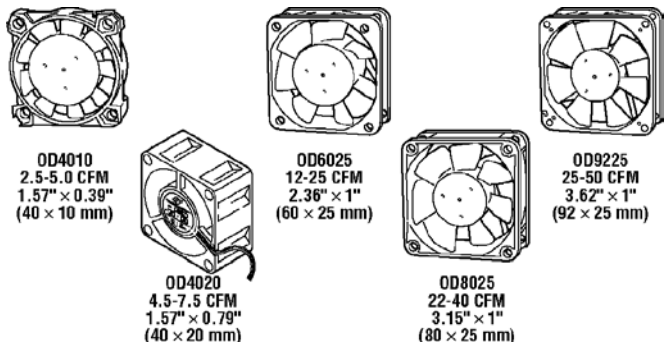

Orion Challenger — Low Cost DC Fans

- High Quality
- Low Cost
- Sleeve Bearing
- 30,000 Hours
- UL Listed
- 12" Wire Terminations

Designed for applications where low cost is essential. High quality sleeve bearings with life expectancy of 30,000 hours!

DC Fans (12 VDC)

Stock No.	Mfr.'s Type	RPM	CFM	Noise (dB)	EACH	
					1-99	100-Up*
592-0120	OD4010-12HS-C	6000	4.5	24.5	4.60	4.33
592-0122	OD4020-12HS-C	6000	7.0	31.0	4.60	4.33
592-0123	OD6025-12HS-C	4000	24.0	28.8	4.50	4.24
592-0124	OD8025-12HS-C	3000	36.5	34.0	4.60	4.33
592-0125	OD9225-12HS-C	3300	53.0	39.0	5.00	4.71

*Factory direct shipments of 100-Up are packaged bulk.