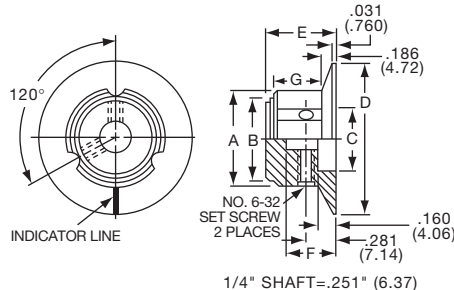

Tyco		3 Flute Design with Aluminum Skirt and Indicator Line							
Electronics	Alcoswitch	Color	A	B	C	D	E	F	G
1437623-3	KS500A1/8	Natural	.500(12.7)	.430(10.9)	.360(9.14)	.750(19.1)	.620(15.8)	.510(13.0)	.430(10.9)
1437623-2	KS500A1/4	Natural	.500(12.7)	.430(10.9)	.360(9.14)	.750(19.1)	.620(15.8)	.510(13.0)	.430(10.9)
1437623-5	KS500B1/8	Black	.500(12.7)	.430(10.9)	.360(9.14)	.750(19.1)	.620(15.8)	.510(13.0)	.430(10.9)
1437623-4	KS500B1/4	Black	.500(12.7)	.430(10.9)	.360(9.14)	.750(19.1)	.620(15.8)	.510(13.0)	.430(10.9)
1437623-6	KS700A1/4	Natural	.750(19.0)	.650(16.5)	.590(14.9)	1.12(28.4)	.620(15.8)	.510(13.0)	.430(10.9)
1437623-7	KS700B1/4	Black	.750(19.0)	.650(16.5)	.590(14.9)	1.12(28.4)	.620(15.8)	.510(13.0)	.430(10.9)
1437623-8	KS900A1/4	Natural	.940(23.9)	.820(20.8)	.710(18.0)	1.40(35.6)	.620(15.8)	.510(13.0)	.430(10.9)
1437623-9	KS900B1/4	Black	.940(23.9)	.820(20.8)	.710(18.0)	1.40(35.6)	.620(15.8)	.510(13.0)	.430(10.9)

K Series

K10