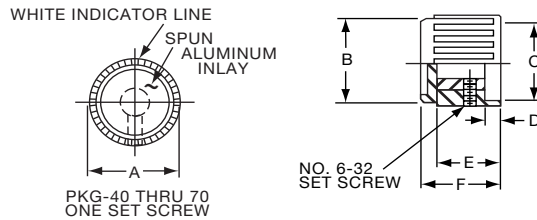

PKG SERIES

Tyco		Ribbed with Indicator Line					
Electronics	Alcoswitch	A	B	C	D	E	F
5-1437624-9	*PKG40B1/8	.437(11.1)	.410(10.4)	.304(7.72)	.079(2.00)	.385(9.78)	.472(12.0)
6-1437624-1	PKG50B1/8	.551(14.0)	.500(12.7)	.442(10.7)	.056(1.42)	.395(10.03)	.512(13.0)
6-1437624-0	PKG50B1/4	.551(14.0)	.500(12.7)	.442(10.7)	.056(1.42)	.395(10.03)	.512(13.0)

*Note: Knob uses #4-40 set screw