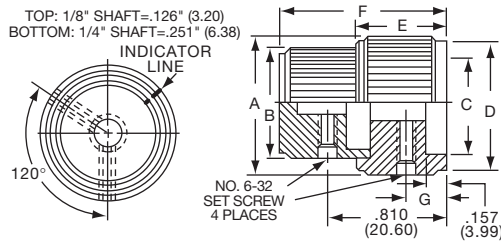

Knobs, Machined Aluminum