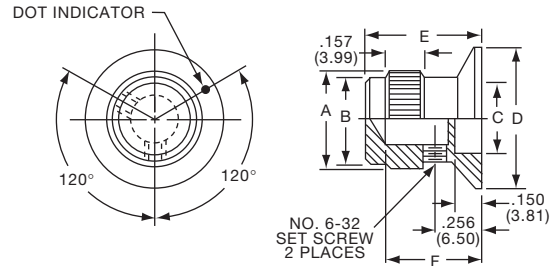

KES SERIES

Tyco Knurl Grip with Dot Indicator on Skirt							
Electronics	Alcoswitch	Color	A	B	C	D	F
8-1437621-4	KES500AB1/8	Ntl. - Blk.	.500(12.7)	.460(11.7)	.382(9.70)	.750(19.1)	.625(15.9)
8-1437621-3	KES500AB1/4	Ntl. - Blk.	.500(12.7)	.460(11.7)	.382(9.70)	.750(19.1)	.625(15.9)
8-1437621-5	KES700AB1/4	Ntl. - Blk.	.750(19.1)	.710(18.1)	.630(16.0)	1.13(28.7)	.625(15.9)
	KES900AB1/4	Ntl. - Blk.	.937(23.8)	.897(22.8)	.787(20.0)	1.44(36.6)	.625(15.9)

K

K Series