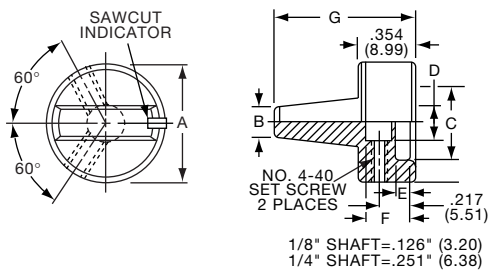

KBS SERIES

Control Knob with Straight Knurl and Skirt									
Tyco Electronics	Alcoswitch	Color	A	B	C	D	E	F	G
With 0-9 Numerals (36°)									
4-1437621-9	KBS500A101/8	Natural	.500(12.7)	.433(11.0)	.708(18.0)	1.00(25.4)	.950(24.1)	.826(21.0)	.655(16.7)
	KBS500A101/4	Natural	.500(12.7)	.433(11.0)	.708(18.0)	1.00(25.4)	.950(24.1)	.826(21.0)	.655(16.7)
5-1437621-3	KBS500B101/8	Black	.500(12.7)	.433(11.0)	.708(18.0)	1.00(25.4)	.950(24.1)	.826(21.0)	.655(16.7)
5-1437621-2	KBS500B101/4	Black	.500(12.7)	.433(11.0)	.708(18.0)	1.00(25.4)	.950(24.1)	.826(21.0)	.655(16.7)
With Indicator Line									
4-1437621-8	KBS500A1/8	Natural	.500(12.7)	.433(11.0)	.708(18.0)	1.00(25.4)	.950(24.1)	.826(21.0)	.655(16.7)
4-1437621-7	KBS500A1/4	Natural	.500(12.7)	.433(11.0)	.708(18.0)	1.00(25.4)	.950(24.1)	.826(21.0)	.655(16.7)
5-1437621-1	KBS500B1/8	Black	.500(12.7)	.433(11.0)	.708(18.0)	1.00(25.4)	.950(24.1)	.826(21.0)	.655(16.7)
5-1437621-0	KBS500B1/4	Black	.500(12.7)	.433(11.0)	.708(18.0)	1.00(25.4)	.950(24.1)	.826(21.0)	.655(16.7)