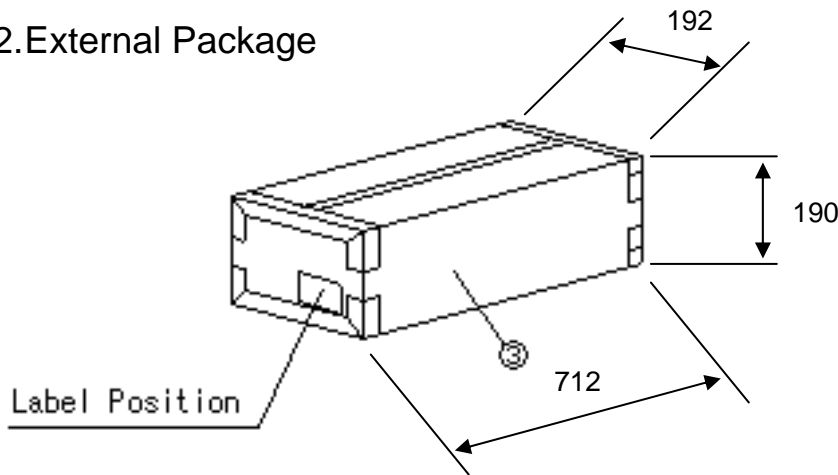

1.Inner Package

25 pcs / 1Tube
(Material : PVC)

25 pcs / 1Tubex40Tubes
Total : 1,000 pcs

2.External Package

Total : 1,000 pcs / Shipping Box
Gross : 12.14 kg
Unit : mm

ITEM No	DESCRIPTION	TE PART NO.	QTY.
①	TUBE	1-1440835-5	40
②	INSIDE CARTON	1-1440835-8	1
③	OUTSIDE CARTON	2-1440835-1	1