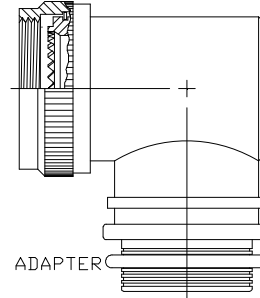

T-FIT ADAPTER AND MOLDED PARTS BOOT KITS

A STANDARD KIT SHALL CONSIST OF 1 PIECE EACH: ADAPTER, BOOT, SolderShield SPLICE, ATUM TUBING (Optional)

1. ADAPTER (STRAIGHT, 45 OR 95 DEGREE)

STRAIGHT ADAPTER

45° ADAPTER

90° ADAPTER

2. MOLDED PARTS BOOT

3. SolderShield SPLICE

4. ATUM TUBING (KIT DESCRIPTIONS END WITH LETTER "A" ONLY)

	Raychem Molded Parts 300 Constitution Drive, Menlo Park, CA. 94025, U.S.A.	TITLE: T-FIT Adapter and Molded Parts Boot Kits	
		DOCUMENT NO: T-FIT-2-12X	
TOLERANCES: N/A ANGLES: N/A	DIMENSIONING AND TOLERANCING PER ASME Y14.5-2009	REVISION: AJ	REVISION DATE: June 13, 2013
SCALE: N/A	CAGE CODE: 06090	ECO NO.: ECO-13-009839	
PREPARED: YUNGUYEN			
Tyco Electronics reserves the right to amend this drawing at any time. Users should evaluate the suitability of the product for their application.			