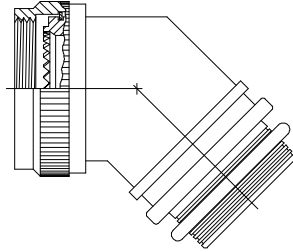

T-FIT ADAPTER AND MOLDED PARTS BOOT KITS

A STANDARD KIT SHALL CONSIST OF 1 PIECE EACH: ADAPTER, BOOT, SolderShield SPLICE, ATUM TUBING (Optional)

1. ADAPTER (STRAIGHT, 45 OR 95 DEGREE)

STRAIGHT ADAPTER

45° ADAPTER

90° ADAPTER

2. MOLDED PARTS BOOT

3. SolderShield SPLICE

4. ATUM TUBING (KIT DESCRIPTIONS END WITH LETTER "A" ONLY)

	Raychem Molded Parts 300 Constitution Drive, Menlo Park, CA. 94025, U.S.A.	TITLE: T-FIT Adapter and Molded Parts Boot Kits	
		DOCUMENT NO: T-FIT-2-12X	
TOLERANCES: N/A ANGLES: N/A	DIMENSIONING AND TOLERANCING PER ASME Y14.5-2009	REVISION: AJ	REVISION DATE: June 13, 2013
SCALE: N/A	CAGE CODE: 06090	ECO NO.: ECO-13-009839	
PREPARED: YUNGUYEN			
Tyco Electronics reserves the right to amend this drawing at any time. Users should evaluate the suitability of the product for their application.			