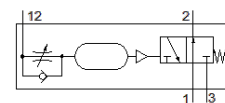

Time delay valve VZOB-3-1/4

Part number: 3489
Classic

FESTO

Data sheet

| Feature | Value |
|------------------------------------|---|
| Working pressure | 0 ... 10 bar |
| Standard nominal flow rate | 600 l/min |
| Adjustable delay times | 0 ... 30 s |
| Operating medium | Compressed air in accordance with ISO8573-1:2010 [7:-:-] |
| Note on operating and pilot medium | Lubricated operation possible (subsequently required for further operation) |
| Mounting type | with through hole |
| Pneumatic connection | G1/8 G1/4 |
| Materials note | Conforms to RoHS |