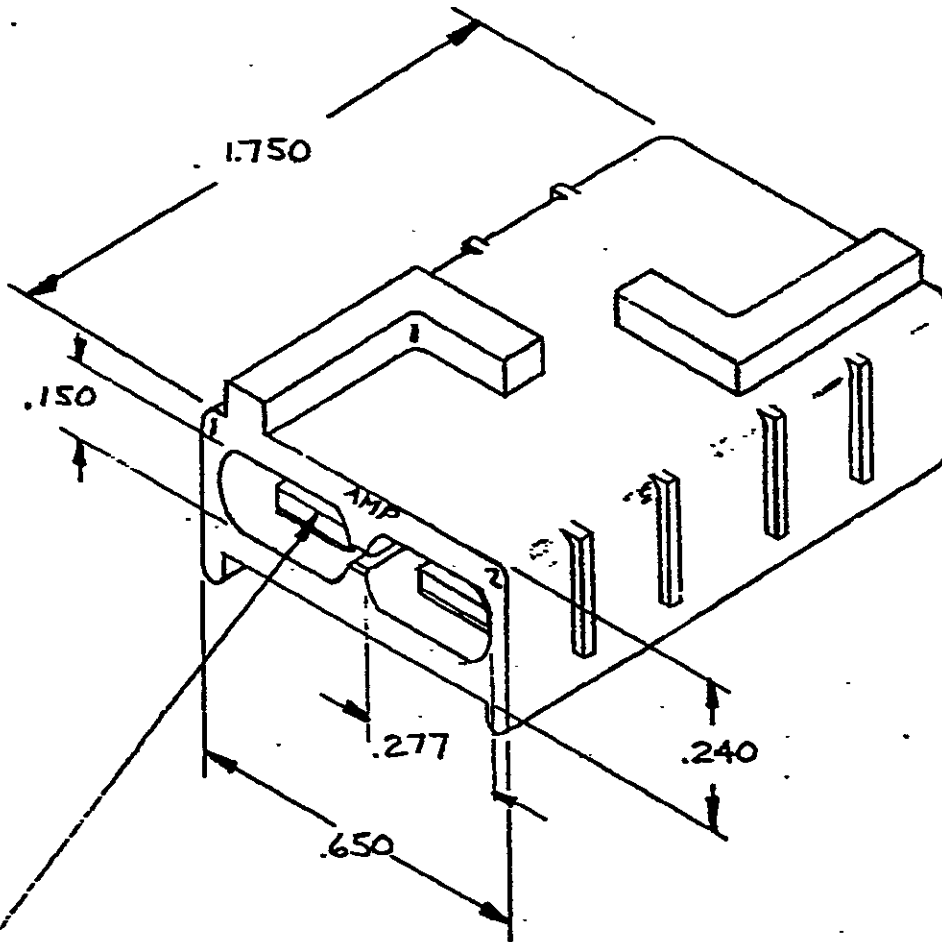

DRAWING MADE IN AMERICAN PROJECTION

NUMBER 360025

360025-1 WAS P72-7343-1

360025-1

"187" SERIES TAB - (4 PLACES)  
.020 THICK

PART NO.	COLOR	TEMP RATING
360025-1	NATURAL	105°C
360025-2	BLACK	150°C

DIMENSIONS IN INCHES. DO NOT SCALE PRINT.

NAME "187" SERIES CABLE MOUNTED COMMONING BLOCK ASSEMBLY