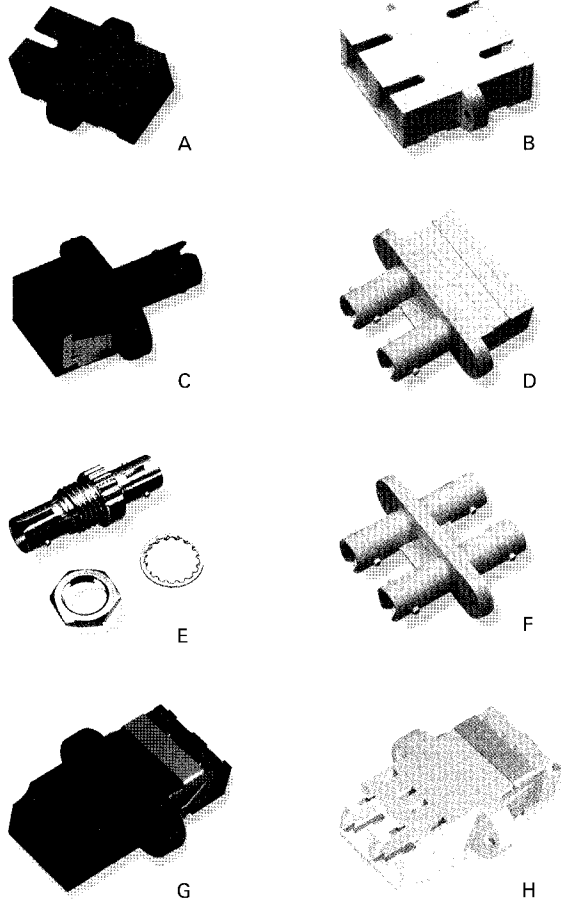

Couplers & Adapters

Product Facts

- ⋮ MT-RJ Couplers mate multimode or single-mode MT-RJ Plugs
- ⋮ Duplex coupler mates four MT-RJ Plugs (4-fibers total, 2-fibers/mated pair)
- ⋮ Simplex coupler mates two MT-RJ Plugs (2-fibers total, 2-fibers/mated pair)
- ⋮ Mounting screws are available for couplers with mounting tabs (flanged)
- ⋮ FOCIS-compliant designs

4.2

Description			Color	Figure	Part Number
MT-RJ Coupler	Single-mode and Multimode	Simplex	-	-	1278017-1
		Duplex	-	-	1374906-X
SC Coupler	Single-mode	Simplex	Blue	A	502632-8
		Duplex	Blue	-	1-502776-1
	Multimode	Simplex	Beige	-	504614-1
		Duplex	Beige	B	504640-1
SC to ST Coupling Adapter	Single-mode	Simplex	Blue	C	502780-2
		Duplex	Blue	-	503137-5
	Multimode	Simplex	Beige	-	502780-3
		Duplex	Beige	D	504663-4
ST Coupler	Single-mode	Simplex	Metallic	E	504021-1
		Duplex	Blue	-	503273-5
	Multimode	Simplex	Metallic	-	501381-1
		Duplex	Beige	F	504662-2
LC Coupler	Single-mode	Duplex	Blue	G	1457567-4
	Multimode	Duplex	Beige	H	1457567-5

X denotes color: -1 = Almond, -3 = Black, -5 = Blue

*Note: Bulk packaging (50)

NOTE: Highlighted part numbers are routinely stocked for shortest lead times.

CONNECTORS, MECHANICAL SPLICES, COUPLERS & ADAPTERS