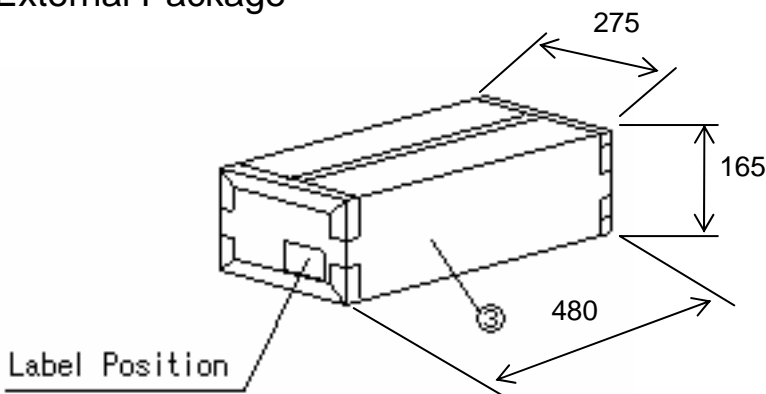

SRU / T7C 梱包形態 (SRU / T7C PACKING CONDITION)

1.Inner Package

25 pcs / 1Tube
(Material : PVC)

25 pcs / 1Tubex40Tubes
Total : 1,000pcs

2.External Package

Total : 1,000 pcs / Shipping Box
Gross : 13.79 kg

Dimensions unit : mm

ITEM No	DESCRIPTION	AMP PART No.	QTY.
①	TUBE	1-1440837-9	40
②	INSIDE CARTON	2-1440837-2	1
③	OUTSIDE CARTON	2-1440837-4	1