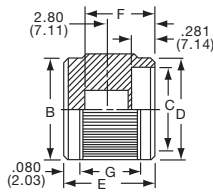

KN SERIES

KN501A1/4

NO. 6-32 SET SCREW 2 PLACES
1/8" SHAFT=.126" (3.20)
1/4" SHAFT=.251" (6.38)

| Tyco Straight Knurl with Arrowhead Indicator | | | | | | | | |
|---|------------|-------------|-----------------|------------|------------|------------|------------|------------|
| Electronics | Alcoswitch | Color | A | B | C | D | E | G |
| 5-1437622-1 | KN501A1/8 | Natural | .500(12.7) | .445(11.3) | .374(9.50) | .445(11.3) | .625(15.9) | .512(13.0) |
| 5-1437622-0 | KN501A1/4 | Natural | .500(12.7) | .445(11.3) | .374(9.50) | .445(11.3) | .625(15.9) | .512(13.0) |
| 5-1437622-3 | KN501B1/8 | Black | .500(12.7) | .445(11.3) | .374(9.50) | .445(11.3) | .625(15.9) | .512(13.0) |
| 5-1437622-2 | KN501B1/4 | Black | .500(12.7) | .445(11.3) | .374(9.50) | .445(11.3) | .625(15.9) | .512(13.0) |
| 6-1437622-2 | KN701A1/4 | Natural | .750(19.1) | .695(17.7) | .590(15.0) | .695(17.7) | .625(15.9) | .512(13.0) |
| 6-1437622-3 | KN701B1/4 | Black | .750(19.1) | .695(17.7) | .590(15.0) | .695(17.7) | .625(15.9) | .512(13.0) |
| Two Toned | | | Body-Top | | | | | |
| 5-1437622-5 | KN501BA1/8 | Blk. - Ntl. | .500(12.7) | .445(11.3) | .374(9.50) | .445(11.3) | .625(15.9) | .512(13.0) |
| 5-1437622-4 | KN501BA1/4 | Blk. - Ntl. | .500(12.7) | .445(11.3) | .374(9.50) | .445(11.3) | .625(15.9) | .512(13.0) |
| 6-1437622-5 | KN701BA1/8 | Blk. - Ntl. | .750(19.1) | .695(17.7) | .590(15.0) | .695(17.7) | .625(15.9) | .512(13.0) |
| 6-1437622-4 | KN701BA1/4 | Blk. - Ntl. | .750(19.1) | .695(17.7) | .590(15.0) | .695(17.7) | .625(15.9) | .512(13.0) |