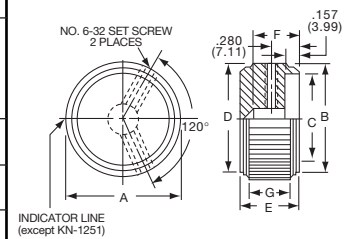

Knobs, Machined Aluminum

KN SERIES

Concentric Set with Straight Knurl with Indicator Lines									
Tyco Electronics	Alcoswitch	Color	A	B	C	D	E	F	G
5-1437622-6	KN5700A1/4	Natural	.750(19.1)	.500(12.7)	.590(15.0)	.700(17.8)	.625(15.9)	1.16(29.5)	.281(7.14)
5-1437622-7	KN5700B1/4	Black	.750(19.1)	.500(12.7)	.590(15.0)	.700(17.8)	.625(15.9)	1.16(29.5)	.281(7.14)