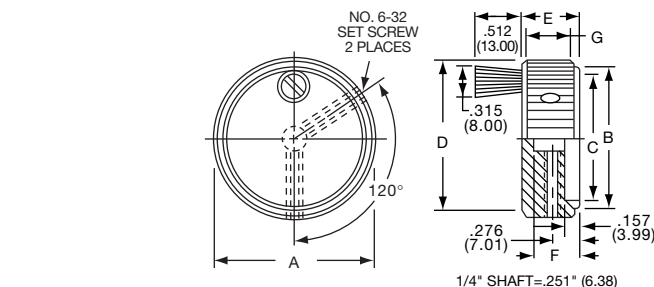

KN SERIES

KN500A1/4

KN900BA1/4

KN SERIES

KN1755BS1/4

| Straight Knurl with "Crank" Spinner | | | | | | | | | |
|-------------------------------------|--------------|---------------------|------------|------------|------------|------------|------------|------------|------------|
| Tyco Electronics | Alcoswitch | Color Body-Top/Spin | A | B | C | D | E | F | G |
| 4-1437622-1 | KN1755AS1/4 | Natural | 1.76(44.7) | 1.56(39.5) | .138(35.0) | 1.65(41.8) | .630(16.0) | .512(13.0) | .492(12.5) |
| 4-1437622-1 | KN1755BS1/4 | Black | 1.76(44.7) | 1.56(39.5) | .138(35.0) | 1.65(41.8) | .630(16.0) | .512(13.0) | .492(12.5) |
| 3-1437622-9 | KN1755ABS1/4 | Ntl.-Blk./Blk. | 1.76(44.7) | 1.56(39.5) | 1.38(35.0) | 1.65(41.8) | .630(16.0) | .512(13.0) | .492(12.5) |
| 4-1437622-0 | KN1755BAS1/4 | Blk.-Ntl. Blk. | 1.76(44.7) | 1.56(39.5) | 1.38(35.0) | 1.65(41.8) | .630(16.0) | .512(13.0) | .492(12.5) |