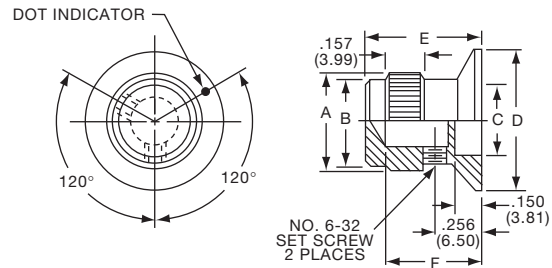

KES SERIES

Tyco Knurl Grip with Dot Indicator on Skirt									
Electronics	Alcoswitch	Color	A	B	C	D	E	F	
8-1437621-4	KES500AB1/8	Ntl. - Blk.	.500(12.7)	.460(11.7)	.382(9.70)	.750(19.1)	.625(15.9)	.512(13.0)	
8-1437621-3	KES500AB1/4	Ntl. - Blk.	.500(12.7)	.460(11.7)	.382(9.70)	.750(19.1)	.625(15.9)	.512(13.0)	
8-1437621-5	KES700AB1/4	Ntl. - Blk.	.750(19.1)	.710(18.1)	.630(16.0)	1.13(28.7)	.625(15.9)	.512(13.0)	
	KES900AB1/4	Ntl. - Blk.	.937(23.8)	.897(22.8)	.787(20.0)	1.44(36.6)	.625(15.9)	.512(13.0)	

K

K Series