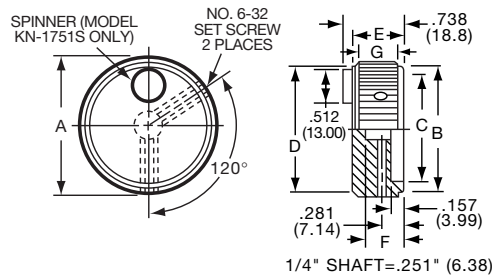

KN SERIES

Tyco Straight Knurl with & without "Fingertip" Spinner								
Electronics	Alcoswitch	Color	A	B	C	D	E	G
Less Indicator								
3-1437622-2	KN1751A1/4	Natural	1.75(44.5)	1.55(39.4)	1.38(35.1)	1.65(41.9)	.620(15.0)	.508(12.9)
3-1437622-6	KN1751B1/4	Black	1.75(44.5)	1.55(39.4)	1.38(35.1)	1.65(41.9)	.620(15.8)	.508(12.9)
Two Toned								
3-1437622-3	KN1751AB1/4	Ntl. - Blk.	1.75(44.5)	1.55(39.4)	1.38(35.1)	1.65(41.9)	.620(15.8)	.508(12.9)
3-1437622-7	KN1751BA1/4	Blk. - Natural	1.75(44.5)	1.55(39.4)	1.38(35.1)	1.65(41.9)	.620(15.8)	.508(12.9)
With Indicator								
3-1437622-5	KN1750A1/4	Natural	1.75(44.5)	1.55(39.4)	1.38(35.1)	1.65(41.9)	.620(15.8)	.508(12.9)
3-1437622-1	KN1750B1/4	Black	1.75(44.5)	1.55(39.4)	1.38(35.1)	1.65(41.9)	.620(15.8)	.508(12.9)
With Spinner/Less Indicator								
3-1437622-5	KN1751AS1/4	Natural	1.75(44.5)	1.55(39.4)	1.38(35.1)	1.65(41.9)	.620(15.8)	.508(12.9)
3-1437622-8	KN1751BS1/4	Black	1.75(44.5)	1.55(39.4)	1.38(35.1)	1.65(41.9)	.620(15.8)	.508(12.9)

K

K Series

K8