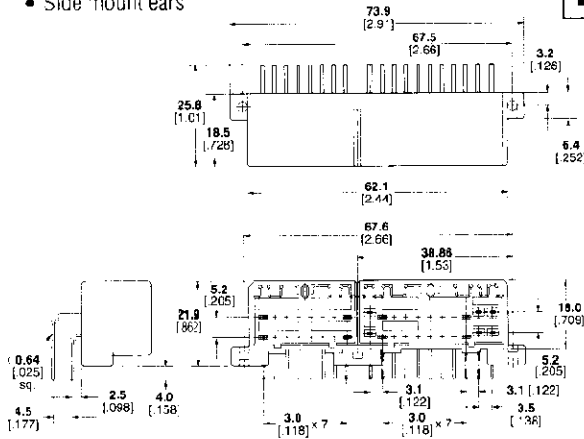

**040/0700 Series Hybrid I/O (Continued)**

CAP HOUSING	PLUG HOUSING	
	Hinge Type	Side Lock Type

□-175521-□  
• Side mount ears

**38**  
**P**

**Mating Plug**

- 16 Position**  
□-174514-□ (see page 43)  
**22 Position**  
□-174515-□ (see page 43)

**Mating Plug**

- 16 Position**  
□-178795-□ (see page 45)  
□-917981-□ (see page 45)  
**22 Position**  
□-178798-□ (see page 45)  
□-917989-□ (see page 45)

□-638048-□  
• High temperature version

**Mating Plug**