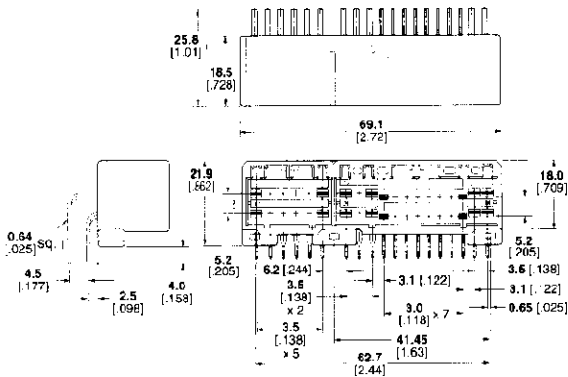

Mating Plug

1. **16 Position**
   □-173795-□ (see page 45)
   □-917981-□ (see page 45)
   22 Position
   □-173798-□ (see page 45)
   □-917989-□ (see page 45)

□-178093-□