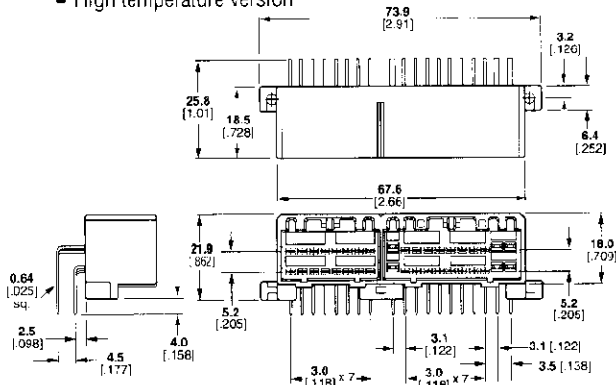

**040/0700 Series Hybrid I/O (Continued)**

CAP HOUSING	PLUG HOUSING	
	Hinge Type	Side Lock Type

□-175521-□  
• Side mount ears

**38**  
**P**

**Mating Plug**

- 16 Position**  
□-174514-□ (see page 43)  
**22 Position**  
□-174515-□ (see page 43)

**Mating Plug**

- 16 Position**  
□-178795-□ (see page 45)  
□-917981-□ (see page 45)  
**22 Position**  
□-178798-□ (see page 45)  
□-917989-□ (see page 45)

□-638048-□  
• High temperature version

**Mating Plug**