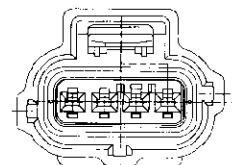

### Keying Options

Key A

Key B

Key C

Key D

Type	Keying	Color	Additional Notes	Part Number
Plug Assembly	A	Black		184046-1
Plug Assembly	A	Black	With CPA	184149-1
Plug Assembly	B	Black		184048-1
Plug Assembly	B	Black	With CPA	184274-1
Plug Assembly	C	Black		184050-1
Plug Assembly	C	Black	With CPA	184275-1
Plug Assembly	D	Black		184052-1
Plug Assembly	D	Black	With CPA	184276-1