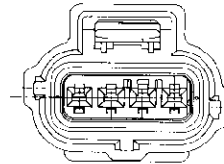

### Plug Assemblies

#### Material and Finish:

**Housing** Glass-filled PBT  
Standard Temp. 125°C

**Seal Ring**—Silicone

**Double-Lock Plate**—PBT, yellow

### Keying Options

Key A

Key B

Key C

Key D

Type	Keying	Color	Additional Notes	Part Number
Plug Assembly	A	Black		184046-1
Plug Assembly	A	Black	With CPA	184149-1
Plug Assembly	B	Black		184048-1
Plug Assembly	B	Black	With CPA	184274-1
Plug Assembly	C	Black		184050-1
Plug Assembly	C	Black	With CPA	184275-1
Plug Assembly	D	Black		184052-1
Plug Assembly	D	Black	With CPA	184276-1