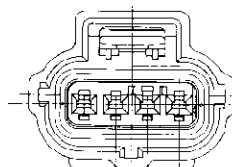

### Plug Assemblies

#### Material and Finish:

**Housing** Glass-filled PBT  
Standard Temp. 125°C

**Seal Ring**—Silicone

**Double-Lock Plate**—PBT, yellow

### Keying Options

Key A

Key B

Key C

Key D

Type	Keying	Color	Additional Notes	Part Number
Plug Assembly	A	Black		184046-1
Plug Assembly	A	Black	With CPA	184149-1
Plug Assembly	B	Black		184048-1
Plug Assembly	B	Black	With CPA	184274-1
Plug Assembly	C	Black		184050-1
Plug Assembly	C	Black	With CPA	184275-1
Plug Assembly	D	Black		184052-1
Plug Assembly	D	Black	With CPA	184276-1