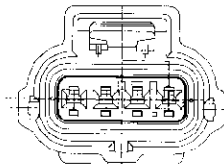

### Plug Assemblies

#### Material and Finish:

**Housing** Glass-filled PBT  
Standard Temp. 125°C

**Seal Ring**—Silicone

**Double-Lock Plate**—PBT, yellow

### Keying Options

Key A

Key B

Key C

Key D

Type	Keying	Color	Additional Notes	Part Number
Plug Assembly	A	Black		184046-1
Plug Assembly	A	Black	With CPA	184149-1
Plug Assembly	B	Black		184048-1
Plug Assembly	B	Black	With CPA	184274-1
Plug Assembly	C	Black		184050-1
Plug Assembly	C	Black	With CPA	184275-1
Plug Assembly	D	Black		184052-1
Plug Assembly	D	Black	With CPA	184276-1