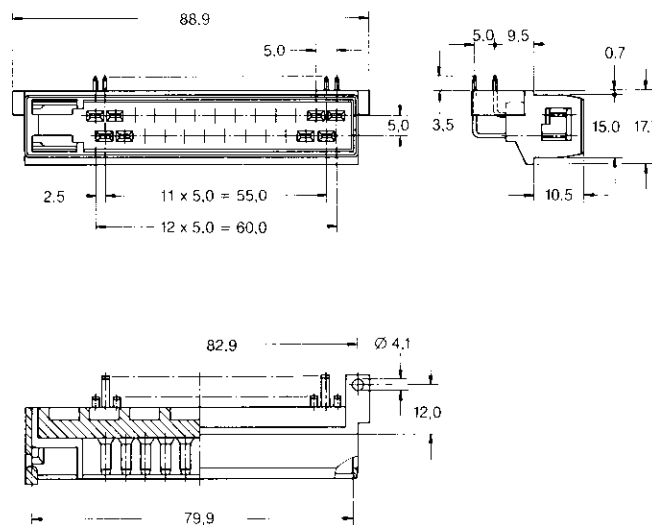

25 Positions

Part No. **826141-1**
Brass, tin plated (black)
Part No. **826141-2**
Brass, tin plated (yellow)
Part No. **826141-3**
Brass, silver plated (black)
Part No. **826141-4**
Brass, silver plated (yellow)

Mating with:
Part No. **925471**