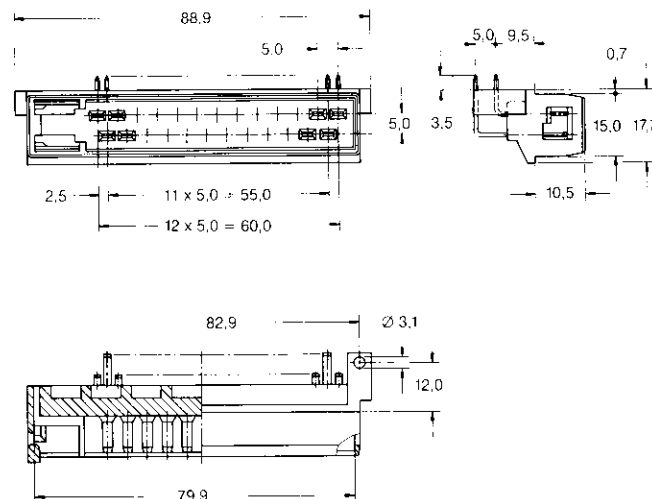

25polig

Best.-Nr. **826195-1** (schwarz)
Best.-Nr. **826195-2** (gelb)

Passend zu:
Best.-Nr. **925471**

25 Positions

Part No. **826195-1** (black)
Part No. **826195-2** (yellow)

Mating with:
Part No. **925471**