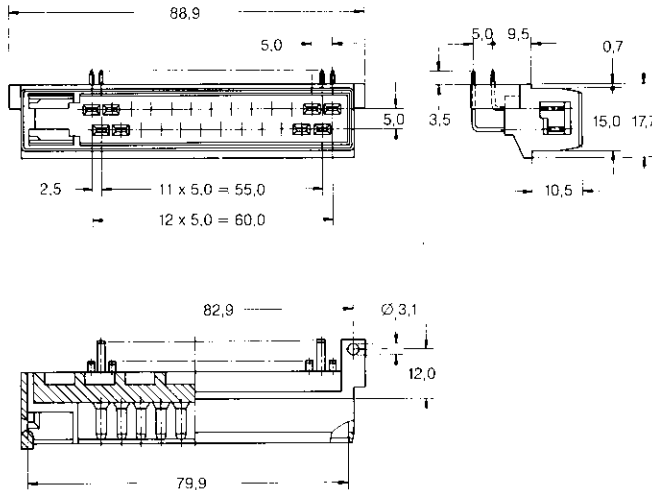

**Messerleisten,
Einreihig
und Zweireihig
(Fortsetzung)**

25polig

Best.-Nr. **826140-1**
CuZn, verzinkt (schwarz)
Best.-Nr. **826140-2**
CuZn, verzinkt (gelb)
Best.-Nr. **826140-3**
CuZn, verzinkt (grün)
Best.-Nr. **826140-4**
CuZn, verzinkt (braun)
Best.-Nr. **826140-5**
CuZn, versilbert (schwarz)

Passend zu:
Best.-Nr. **925470**

**Male Connectors,
Single Row
and Double Row
(continued)**

25 Positions

Part No. **826140-1**
Brass, tin plated (black)
Part No. **826140-2**
Brass, tin plated (yellow)
Part No. **826140-3**
Brass, tin plated (green)
Part No. **826140-4**
Brass, tin plated (brown)
Part No. **826140-5**
Brass, silver plated (black)