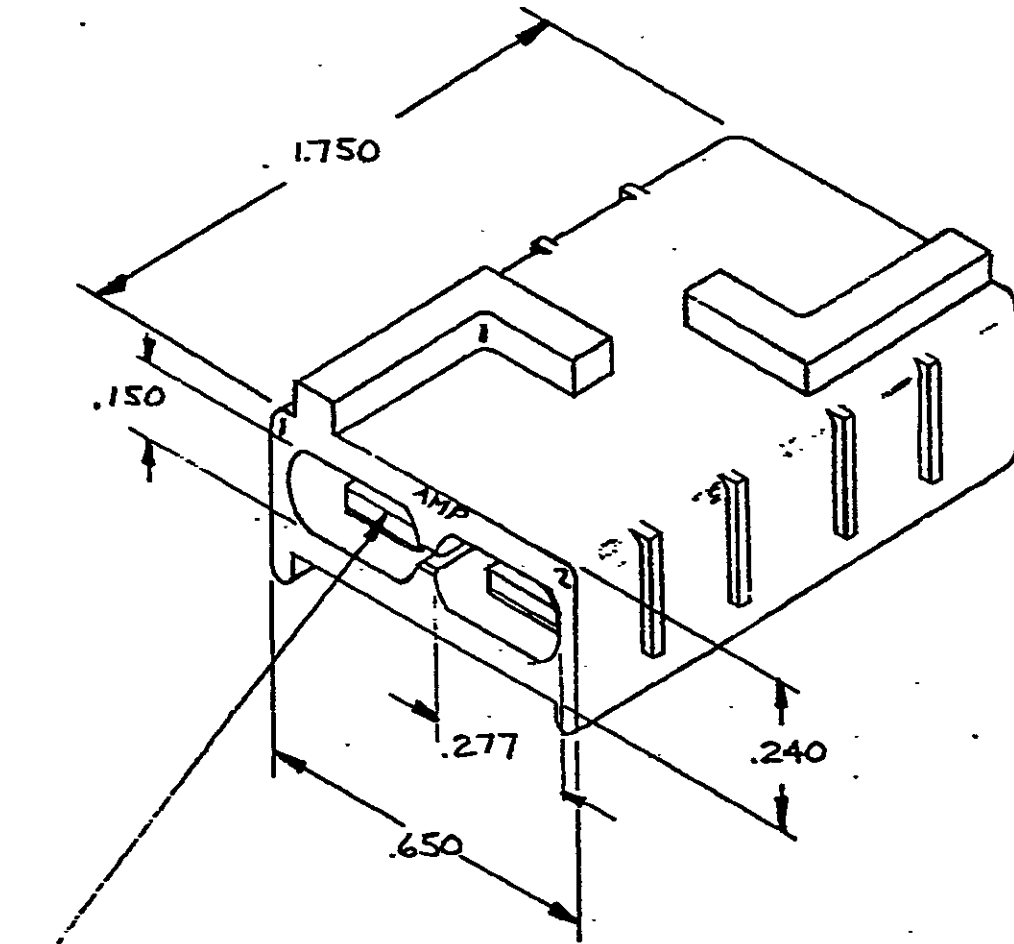

DRAWING MADE IN AMERICAN PROJECTION

NUMBER 360025

360025-1 WAS P72-7343-1

360025-1

"187" SERIES TAB - (4 PLACES)
.020 THICK

PART NO.	COLOR	TEMP RATING
360025-1	NATURAL	105°C
360025-2	BLACK	150°C

DIMENSIONS IN INCHES. DO NOT SCALE PRINT.

NAME "187" SERIES CABLE MOUNTED COMMONING BLOCK ASSEMBLY