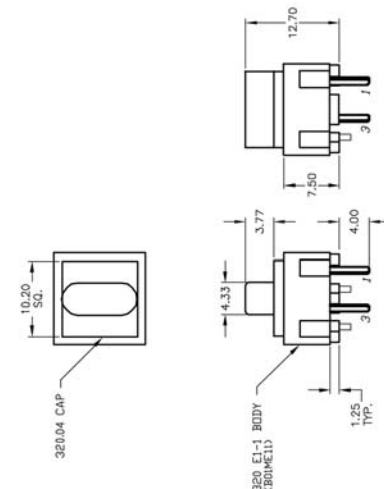

320.01

NAVIGATION SWITCHES

PUSHBUTTON SWITCHES

TOGGLE SWITCHES

320.02

ROCKER SWITCHES

SLIDE SWITCHES

320.03

SNAP-ACTION SWITCHES

DIP SWITCHES

KEYLOCK SWITCHES

320.04

ROTARY SWITCHES

DETECTOR SWITCHES

CAP OPTIONS

320.22