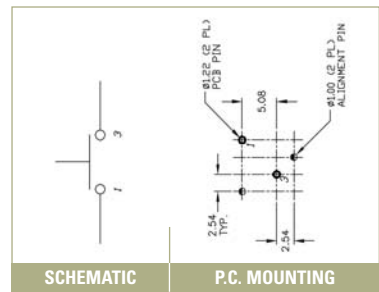

320.01

NAVIGATION SWITCHES

PUSHBUTTON SWITCHES

TOGGLE SWITCHES

320.02

ROCKER SWITCHES

SLIDE SWITCHES

320.03

SNAP-ACTION SWITCHES

DIP SWITCHES

KEYLOCK SWITCHES

320.04

ROTARY SWITCHES

DETECTOR SWITCHES

CAP OPTIONS

320.22