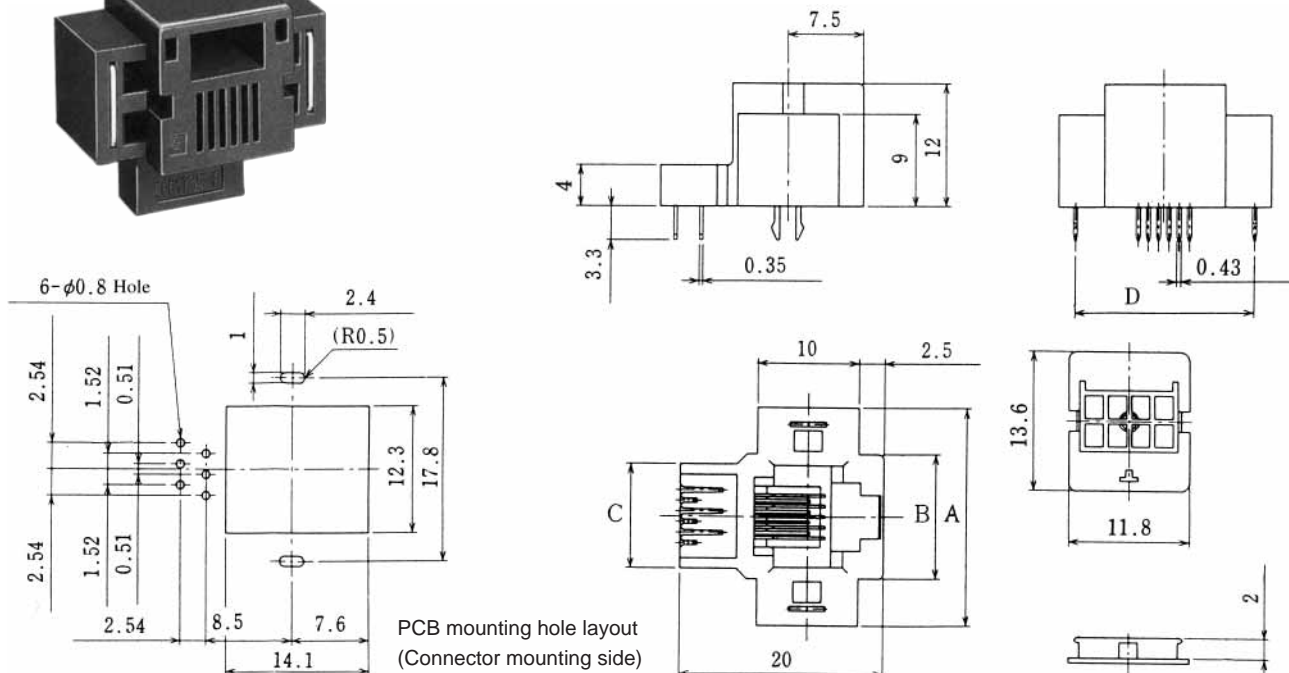

MODULAR CONNECTORS

CL 222 TM

Bottom entry Type

TM13R- *(50)

CL No.	Part No.	A	B	C	D	RoHS
222-2034-7-50	TM13R-44(50)	19	10	8	15.8	YES
222-2066-3-50	TM13R-62(50)	21	12	10	17.8	
222-2033-4-50	TM13R-64(50)	21	12	10	17.8	
222-2125-0-50	TM13R-66(50)	21	12	10	17.8	

TM13RA-1010(50)

CL No.	Part No.	RoHS
222-1806-2-50	TM13RA-1010(50)	YES

Note 1: Standard finish color is black.

Note 2: Available reverse type of products for 4 pins, 6 pins.

TM13R-10 *(50)