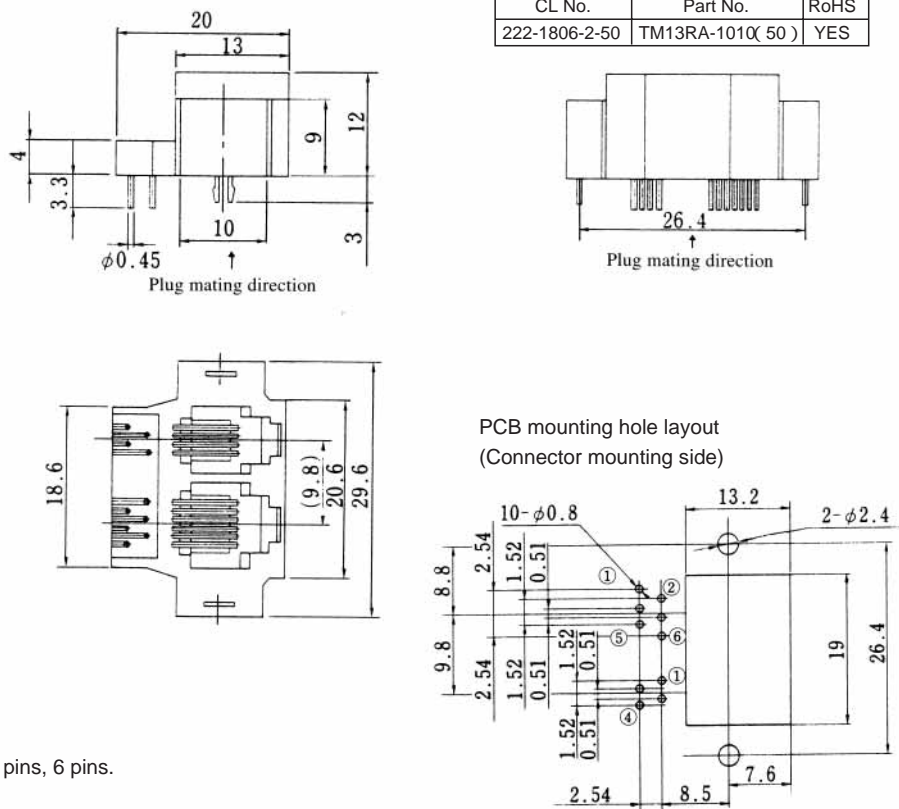

MODULAR CONNECTORS

CL 222 TM

Bottom entry Type

TM13R- *(50)

CL No.	Part No.	A	B	C	D	RoHS
222-2034-7-50	TM13R-44(50)	19	10	8	15.8	YES
222-2066-3-50	TM13R-62(50)	21	12	10	17.8	
222-2033-4-50	TM13R-64(50)	21	12	10	17.8	
222-2125-0-50	TM13R-66(50)	21	12	10	17.8	

TM13RA-1010(50)

CL No.	Part No.	RoHS
222-1806-2-50	TM13RA-1010(50)	YES

Note 1: Standard finish color is black.

Note 2: Available reverse type of products for 4 pins, 6 pins.

TM13R-10 *(50)