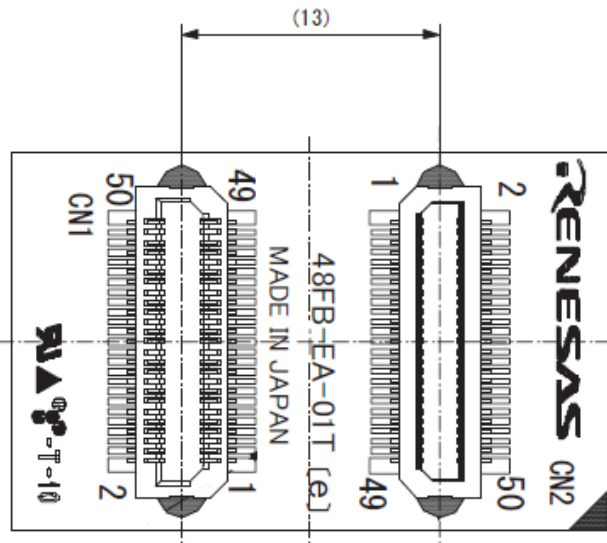

## Drawing of QB-48FB-EA-01T

R20UT1504XJ0100

Rev.1.00

2012.04.13

Unit: mm

< Top view >

< Bottom view >