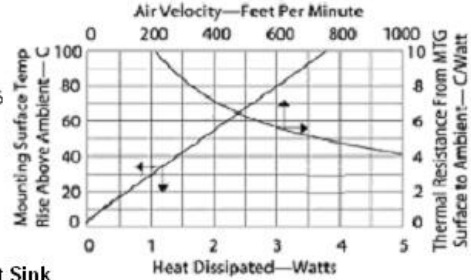

Wakefield Part #26275AB375
Used Commonly for T0-220 Package

MECHANICAL DIMENSIONS

NATURAL AND FORCED CONVECTION CHARACTERISTICS

**Vertical Mount
Low Profile Heat Sink
Solderable Tab for
Mounting**

**Material- Aluminum
Finish- Black Anodize**