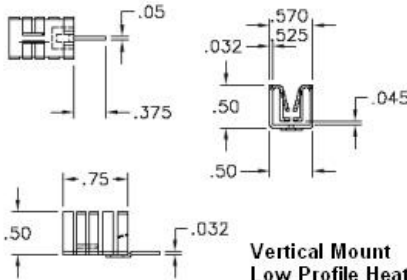

Wakefield Part #26275AB375
Used Commonly for T0-220 Package

MECHANICAL DIMENSIONS

NATURAL AND FORCED CONVECTION CHARACTERISTICS

**Vertical Mount
Low Profile Heat Sink
Solderable Tab for
Mounting**

**Material- Aluminum
Finish- Black Anodize**