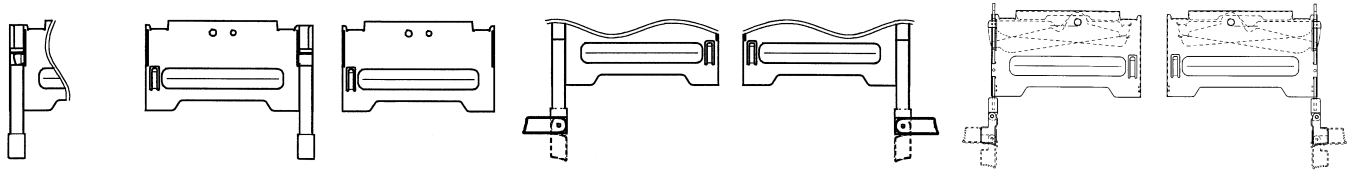

Compact Flash Memory Card Series 5610/5620

極数 (No. of Pos.)	50
極間隔 (Pitch)	1.27mm Grid
	Tail Pitch 0.635mm
定格電流 (Current)	0.5A Max.
定格電圧 (Voltage)	5V Max.
耐電圧 (D.W.Voltage)	500Vrms/min.

デジタルカメラ、ノートPC、PDA等、携帯用の小型機器などに使用されるコンパクトフラッシュ対応のメモリーカード用コネクタです。
ヘッダーは、自動実装に対応。ボタン位置、カスタムデザインにもフレキシブルに対応します。またノーマル仕様（ノーマル／リバース）に加え、カード下に部品実装が可能なスタンドオフタイプも用意しています。

Series 5610 and 5620 are memory card connector supporting Compact Flash that is used for such small-sized devices as Digital Still Camera, Laptop-PC, PDA, etc.
Series 5610 and Series 5620 consisted of header connector and ejector.
The header supports auto-mounting processes. It flexibly complies with any kind of ejector-button position and customized design. In addition to the normal and reverse type, stand-off type can also be offered, which enables the components to be mounted on the back side of card.

Ejector

LEFT STRAIGHT BUTTON   RIGHT STRAIGHT BUTTON   WITHOUT BUTTON   LEFT FOLDABLE BUTTON   RIGHT FOLDABLE BUTTON   LEFT FOLDABLE BUTTON (SLIM TYPE)   RIGHT FOLDABLE BUTTON (SLIM TYPE)

5610/TYPE I

Connector style Stand off / KEYING	Ejector style Button side		注文コード / Ordering Code	
			Connector	Ejector
  Height=0, Normal	Straight	Left side	31 5610 050 500 871+	30 5610 000 001 000 +
		Right side	31 5610 050 500 871+	30 5610 000 002 000 +
	Foldable	Left side	31 5610 050 500 871+	30 5610 000 005 000 +
		Right side	31 5610 050 500 871+	30 5610 000 006 000 +
	Foldable Slim	Left side	31 5610 050 500 871+	30 5610 000 904 000 +
		Right side	31 5610 050 500 871+	30 5610 000 903 000 +
  Height=0, Reverse	Straight	Left side	31 5610 050 550 871+	30 5610 000 001 000 +
		Right side	31 5610 050 550 871+	30 5610 000 002 000 +
	Foldable	Left side	31 5610 050 550 871+	30 5610 000 005 000 +
		Right side	31 5610 050 550 871+	30 5610 000 006 000 +
	Foldable Slim	Left side	31 5610 050 550 871+	30 5610 000 904 000 +
		Right side	31 5610 050 550 871+	30 5610 000 903 000 +
  Height=2.2, Normal	Straight	Left side	31 5610 050 210 871+	30 5610 000 001 000 +
		Right side	31 5610 050 210 871+	30 5610 000 002 000 +
	Foldable	Left side	31 5610 050 210 871+	30 5610 000 005 000 +
		Right side	31 5610 050 210 871+	30 5610 000 006 000 +
	Foldable Slim	Left side	31 5610 050 210 871+	30 5610 000 904 000 +
		Right side	31 5610 050 210 871+	30 5610 000 903 000 +
  Height=2.2, Reverse	Straight	Left side	31 5610 050 260 871+	30 5610 000 001 000 +
		Right side	31 5610 050 260 871+	30 5610 000 002 000 +
	Foldable	Left side	31 5610 050 260 871+	30 5610 000 005 000 +
		Right side	31 5610 050 260 871+	30 5610 000 006 000 +
	Foldable Slim	Left side	31 5610 050 260 871+	30 5610 000 904 000 +
		Right side	31 5610 050 260 871+	30 5610 000 903 000 +
Without	Without	All Products	70 5610 100 000 000 +	

5620/TYPE II

Connector style Stand off / KEYING	Ejector style Button side		注文コード / Ordering Code	
			Connector	Ejector
  Height=0, Normal	Straight	Left side	31 5620 050 116 871+	30 5620 000 001 000 +
		Right side	31 5620 050 116 871+	30 5620 000 002 000 +
	Foldable	Left side	31 5620 050 116 871+	30 5620 000 005 000 +
		Right side	31 5620 050 116 871+	30 5620 000 006 000 +
  Height=2.0, Reverse	Straight	Left side	31 5620 050 716 871+	30 5610 000 001 000 +
		Right side	31 5620 050 716 871+	30 5610 000 002 000 +
	Foldable	Left side	31 5620 050 716 871+	30 5610 000 005 000 +
		Right side	31 5620 050 716 871+	30 5610 000 006 000 +
	Foldable Slim	Left side	31 5620 050 716 871+	30 5610 000 904 000 +
		Right side	31 5620 050 716 871+	30 5610 000 903 000 +
Without	Without	All Products	70 5610 100 000 000 +