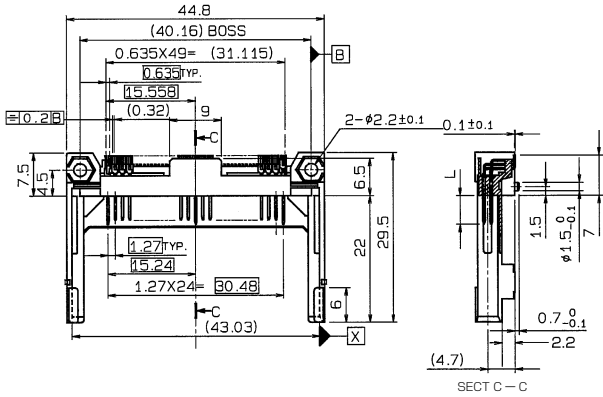

Compact Flash Memory Card Connectors

SERIES

5610

Type I Stand off H=2.2mm

● Connector